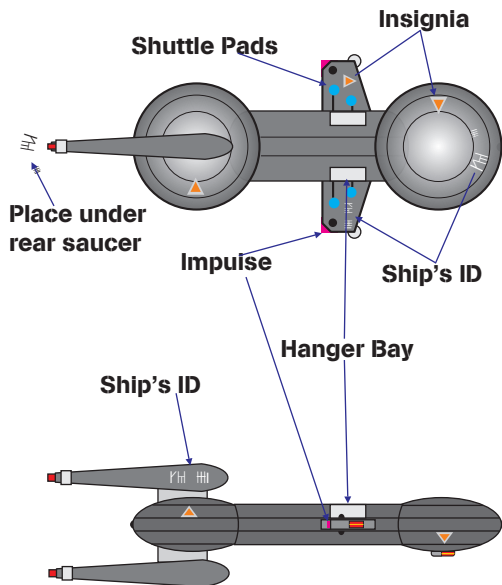

Star Fleet Decals

By Mark's Models and Toys

Decals for Starline 2400 Series Minatures from Amarrillo Design Bureau

Gorn Destroyer, Battle Destroyer, PF Tender

Destroyer, PFT, Scout, ect...

Gorn Numbers (Base 8 System)

□ | ▢ ▣ ▤ ▥ ▦ ▧ ▨
 0 1 2 3 4 5 6 7

Battle Destroyer

Gorn Ship Symbols

- | | | | |
|---|------------------|----|-------------|
| ⌈ | Cruiser | ⊲ | Dreadnought |
| ⊥ | Heavy | ⌈⌈ | Battle |
| ⊕ | Command | ↶ | Medium |
| ⊲ | Fighter | ⊥ | Light |
| ⌈ | Destroyer | ⌈ | Scout |
| ⌈ | Fast Patrol Ship | ⌈⌈ | Tug |
| ⊥ | Pod | ⌈⊥ | = CL |