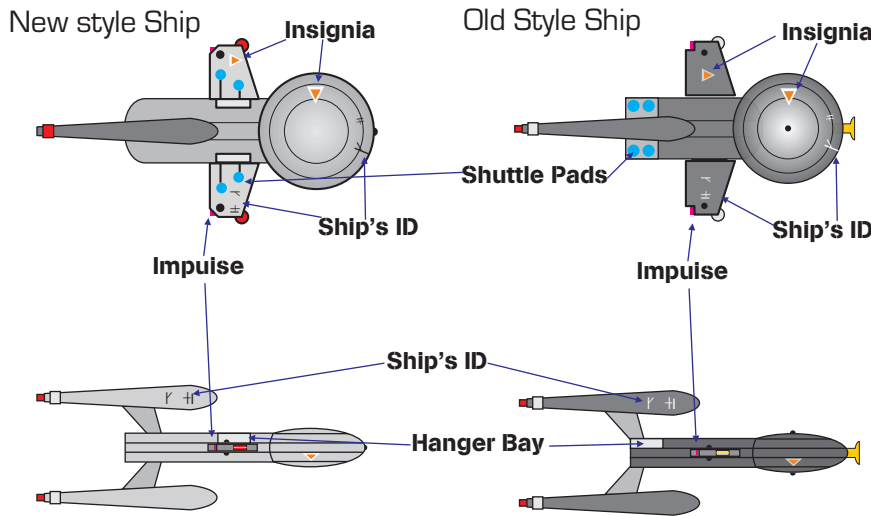

Star Fleet Decals

By Mark's Models and Toys

Decals for Starline 2400 Series Minatures from Amarrillo Design Bureau

Gorn Destroyer, Battle Destroyer, PF Tender

Destroyer, PFT, Scout, ect...

Gorn Numbers (Base 8 System)

□ | ▢ ▣ ▤ ▥ ▦ ▧ ▨
 0 1 2 3 4 5 6 7

Battle Destroyer

Gorn Ship Symbols

- | | | | |
|---|------------------|----|-------------|
| ⌈ | Cruiser | ⊲ | Dreadnought |
| ⊥ | Heavy | ⌈⌈ | Battle |
| ⊕ | Command | ↶ | Medium |
| ⊲ | Fighter | ⊥ | Light |
| ⌈ | Destroyer | ⌈ | Scout |
| ⌈ | Fast Patrol Ship | ⌈⌈ | Tug |
| ⊥ | Pod | ⌈⊥ | = CL |