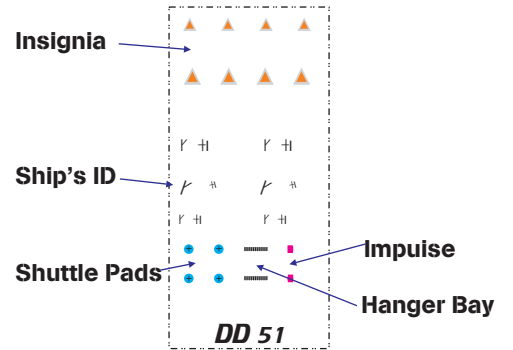

Star Fleet Decals

By Mark's Models and Toys

Decals for Starline 2400 Series Minatures from Amarrillo Design Bureau

Gorn Destroyer, Battle Destroyer, PF Tender

Destroyer, PFT, Scout, ect...

Gorn Numbers (Base 8 System)

□ | ▢ ▣ ▤ ▥ ▦ ▧ ▨
 0 1 2 3 4 5 6 7

Battle Destroyer

Gorn Ship Symbols

- | | | | |
|---|------------------|----|-------------|
| ⌈ | Cruiser | ⊲ | Dreadnought |
| ⊥ | Heavy | ⌈⌈ | Battle |
| ⊕ | Command | ↶ | Medium |
| ⊲ | Fighter | ⊥ | Light |
| ⌈ | Destroyer | ⌈ | Scout |
| ⌈ | Fast Patrol Ship | ⌈⌈ | Tug |
| ⊥ | Pod | ⌈⊥ | = CL |