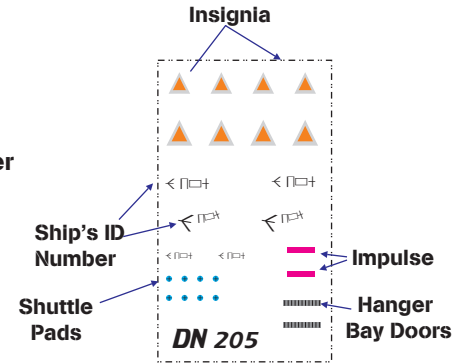

Star Fleet Decals

By Mark's Models and Toys

Decals for Starline 2400 Series Minatures from Amarrillo Design Bureau

Gorn Dreadnought, Heavy Dreadnought, Heavy Battle Cruiser

Gorn Numbers (Base 8 System)

□	∏	∩	∩	—	+	≡	≡
0	1	2	3	4	5	6	7

Gorn Ship Symbols

- | | | | |
|---|------------------|----|-------------|
| ∩ | Cruiser | < | Dreadnought |
| ∩ | Heavy | ≡ | Battle |
| ≡ | Command | ↖ | Medium |
| < | Fighter | ∩ | Light |
| ∩ | Destroyer | ∩ | Scout |
| ∩ | Fast Patrol Ship | ≡ | Tug |
| + | Pod | ∩∩ | = CL |