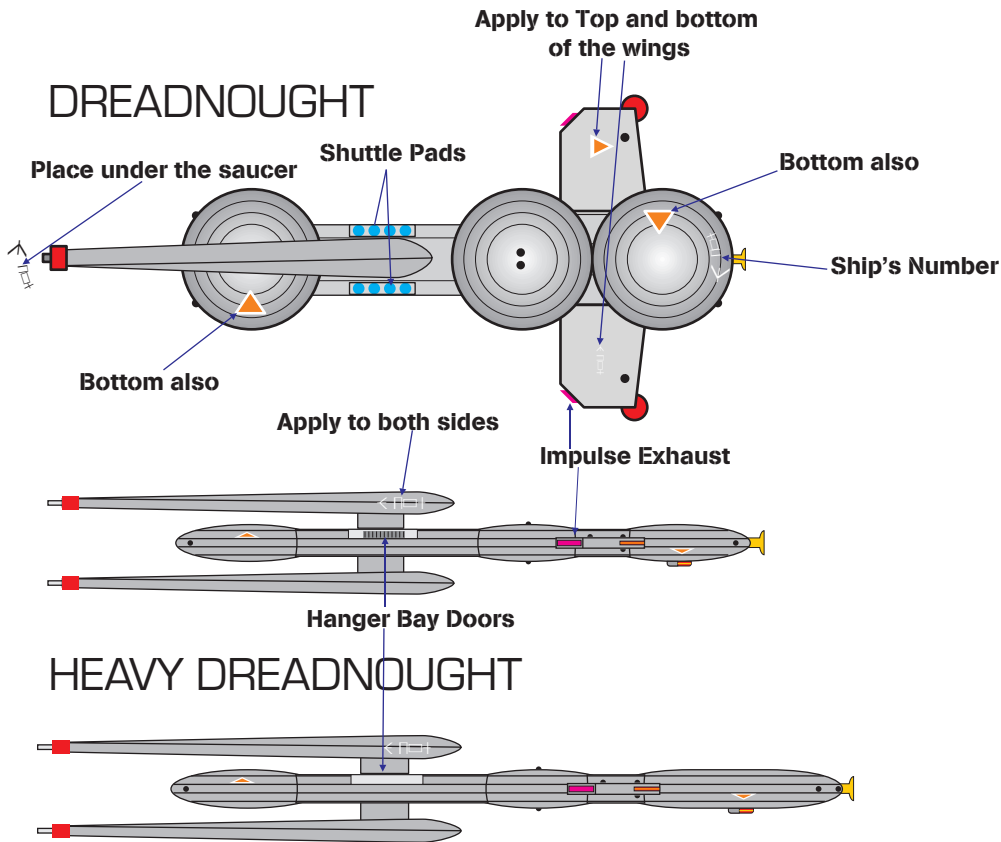

Star Fleet Decals

By Mark's Models and Toys

Decals for Starline 2400 Series Minatures from Amarrillo Design Bureau

Gorn Dreadnought, Heavy Dreadnought, Heavy Battle Cruiser

Gorn Numbers (Base 8 System)

□	∏	∩	∩	—	+	≡	≡
0	1	2	3	4	5	6	7

Gorn Ship Symbols

- | | | | |
|---|------------------|----|-------------|
| ∩ | Cruiser | < | Dreadnought |
| ∩ | Heavy | ≡ | Battle |
| ≡ | Command | ↖ | Medium |
| < | Fighter | ∩ | Light |
| ∩ | Destroyer | ∩ | Scout |
| ∩ | Fast Patrol Ship | ≡ | Tug |
| + | Pod | ∩∩ | = CL |