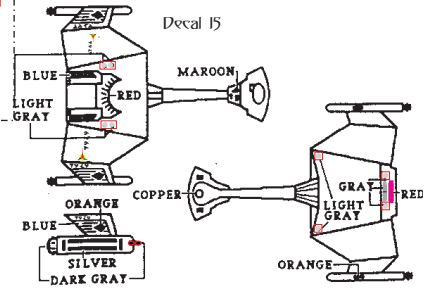

Star Fleet Decals

By Mark's Models and Toys

Decals for Starline 2400 Series Minatures from Amarillo Design Bureau

KLINGON D-5 WAR CRUISER

BASE HULL COLOR - BLUE GRAY

COPYRIGHT 1986
AMARILLO DESIGN BUREAU

#7044

Toy