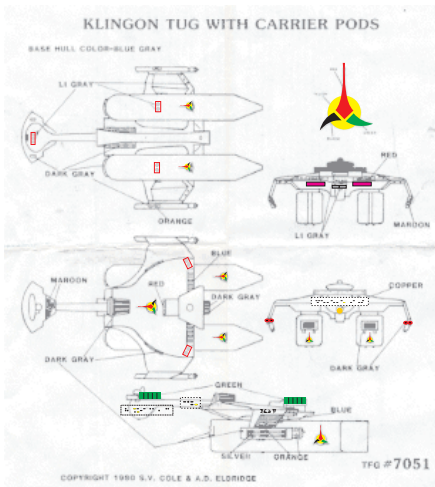

Star Fleet Decals

By Mark's Models and Toys

Decals for Starline 2400 Series Minatures from Amarillo Design Bureau

KLINGON D-5 WAR CRUISER

BASE HULL COLOR - BLUE GRAY

COPYRIGHT 1986
AMARILLO DESIGN BUREAU

#7044

Toy