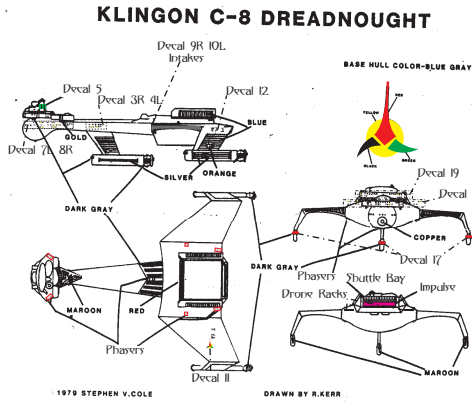

Star Fleet Decals

By Mark's Models and Toys

Decals for Starline 2400 Series Minatures from Amarillo Design Bureau

KLINGON D-5 WAR CRUISER

BASE HULL COLOR - BLUE GRAY

COPYRIGHT 1986
AMARILLO DESIGN BUREAU

#7044

Toy