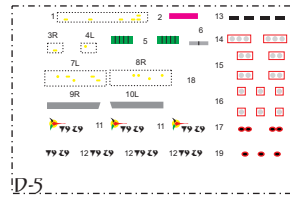

Star Fleet Decals

By Mark's Models and Toys

Decals for Starline 2400 Series Minatures from Amarillo Design Bureau

KLINGON D-5 WAR CRUISER

BASE HULL COLOR - BLUE GRAY

COPYRIGHT 1986
AMARILLO DESIGN BUREAU

#7044