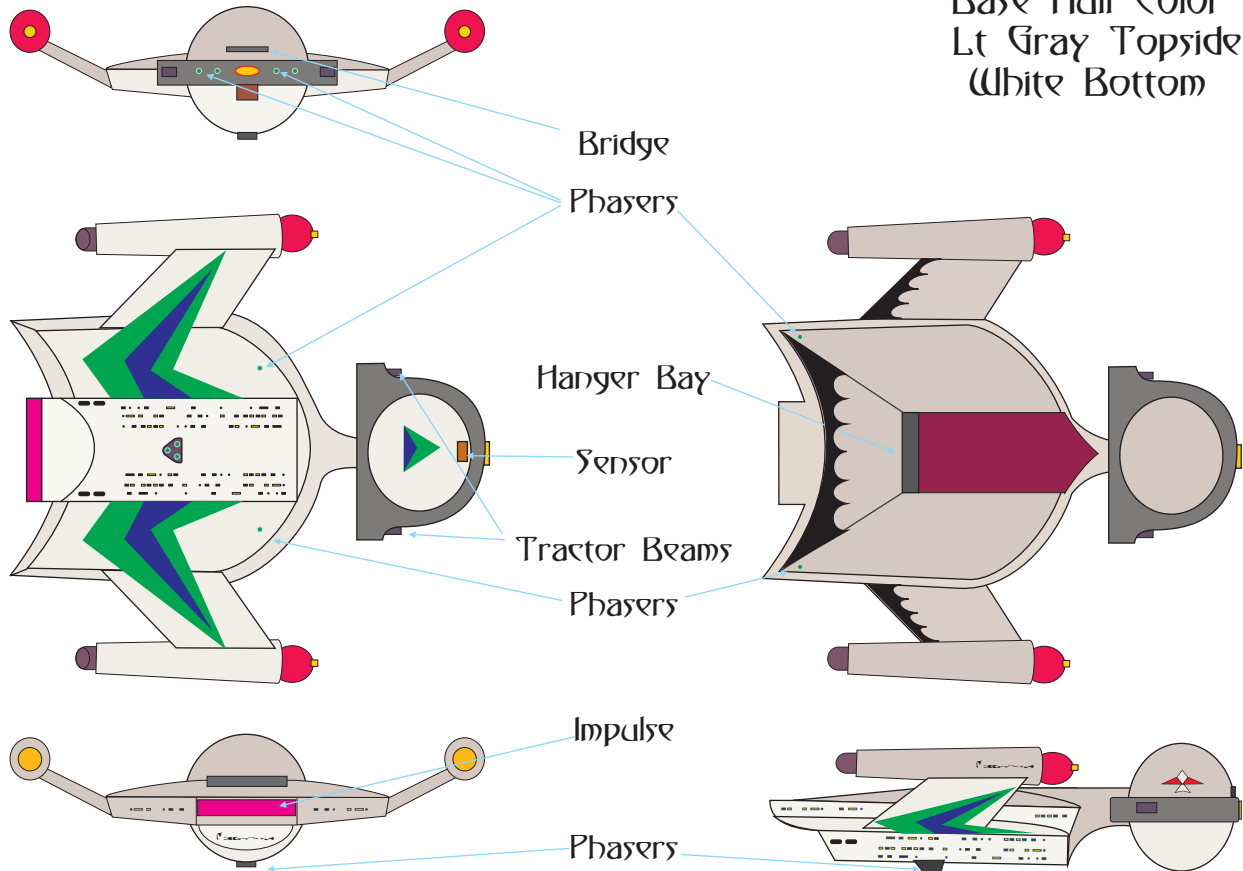

Star Fleet Decals

By Mark's Models and Toys

Decals for Starline 2400 Series Minatures from Amarrillo Design Bureau

Romulan Condor

Base Hull Color
Lt Gray Topside
White Bottom

Windows

Romulan Vulture