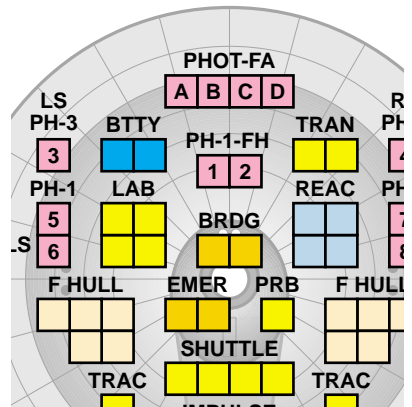

Border Box #3 provides 24 miniatures to match the ships in *Boosters #7, #8, and #9*.

Romulan Attack provides more ships and scenarios for the Romulans, Gorns, and Federation and is linked to *Boosters #10-#12, Squadron Boxes #10-#12, and Border Box #4*.

Communique: free monthly PDF newsletter with new ships and other items.

Photo of actual counters.

Portion of an actual ship card.