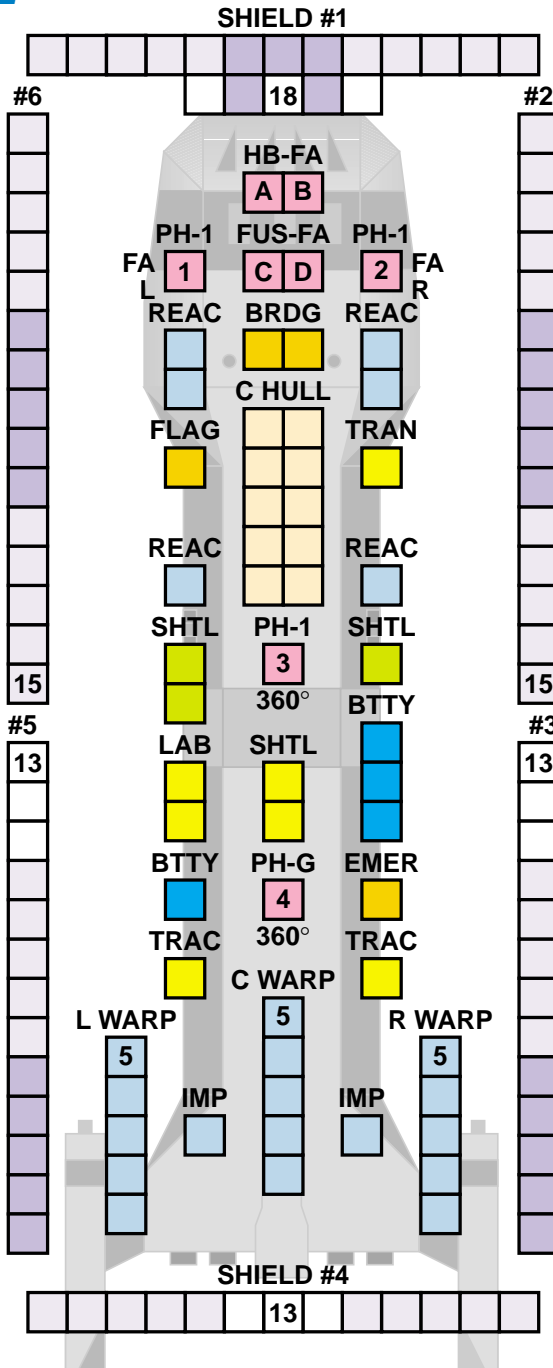

## FLEET SCALE

COUNTER

POINT VALUE: 90+30

DAMAGE CONTROL: 3

POWER TRACK

27  
26  
25  
24  
23  
22  
21  
20  
19  
18  
17  
16  
15  
14  
13  
12  
11  
10  
9  
8  
7  
6  
5  
4  
3  
2  
1  
0

HMS \_\_\_\_\_  
Name

PROBES

--	--	--	--	--

MARINES

10				
5				

FRAME DAMAGE

4			
---	--	--	--

WEAPONS USED

C	D	1	2	3
---	---	---	---	---

108

FEDERATION COMMANDER: DISTANT KINGDOMS  
FLEET SCALE SHIP CARD #108 of 97-112  
Copyright © 2008 Amarillo Design Bureau, Inc.

FRACTIONAL POWER  
0 1/4 1/2 3/4 0

LARGER SHIP CARD

The publisher of this game grants permission to players to make a reasonable number of photocopies of this page (up to 25 per month) for the personal use of the player. Reproduction for sale is not authorized.