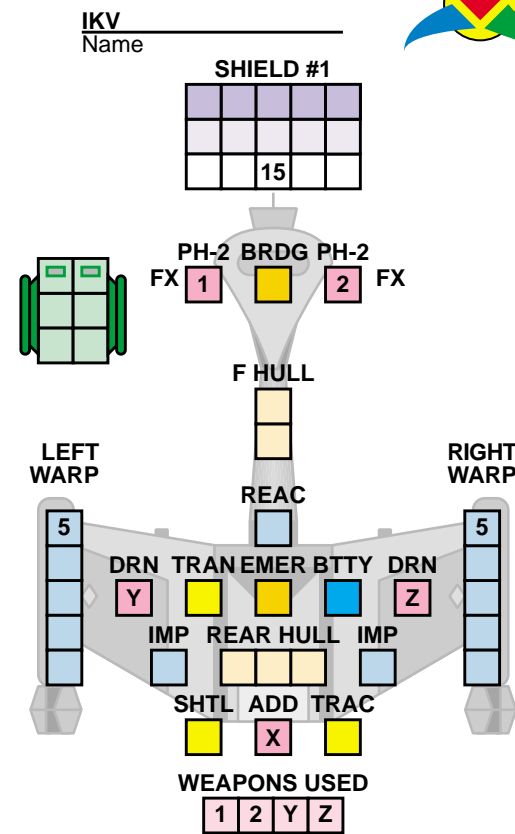

NEW SHIP CARD

KLINGON G2 POLICE CUTTER *SQUADRON SCALE*

COUNTER G2
POINT VALUE: 52
DAMAGE CONTROL: 2

POWER TRACK 14

This ship does not have a probe launcher.

MARINES
4

FRAME DAMAGE
3

DRONE RACK Y
DRONE RACK Z

TURN MODE A
MOVE COST 1/4

BASE SPEED 8
TURN MODE 1
SPEED COST 2

BASE SPEED 16
TURN MODE 2
SPEED COST 4

BASE SPEED 24
TURN MODE 4
SPEED COST 6

ACCELERATION
COST 1/4

DECELERATION
COST 1/4

HIGH ENERGY
TURN COST 1+1/4

EVASIVE
MANEUVER
COST 1+1/2

This ship is not currently scheduled for a specific future product, but if we decide to do *Convoy Attack* or *Kzinti Attack* it might go there.

The publisher of this game grants permission to players to make a reasonable number of photocopies of this page (up to 25 per month) for the personal use of the player. Reproduction for sale is **not authorized**.

FEDERATION COMMANDER: COMMUNIQUE #39
SQUADRON SCALE SHIP CARD
Copyright © 2009 Amarillo Design Bureau, Inc.

FRACTIONAL POWER 0 1/4 1/2 3/4