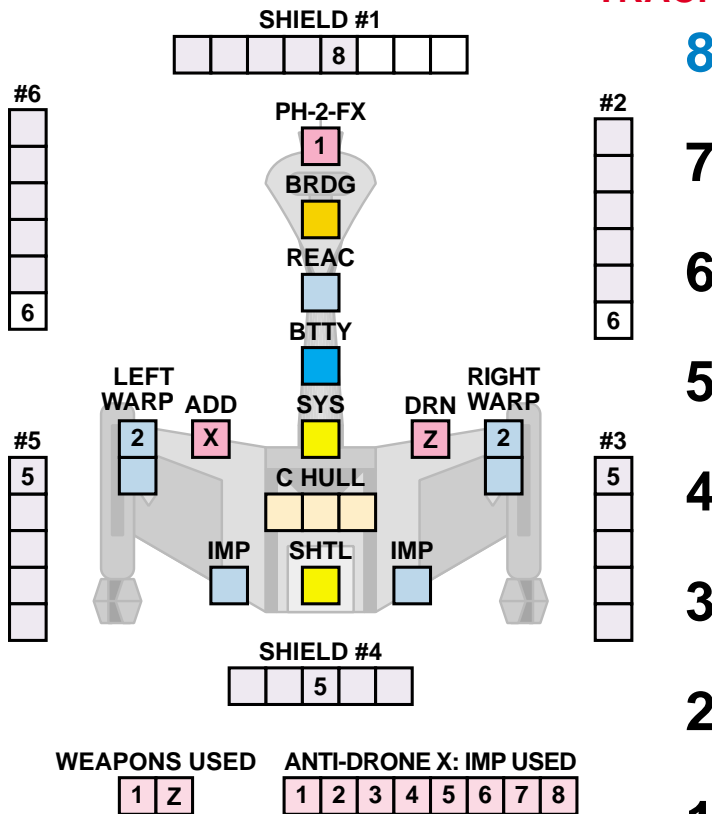

BASE SPEED 16
TURN MODE 2
SPEED COST 2

BASE SPEED 24
TURN MODE 4
SPEED COST 3

ACCELERATION
COST 1/8

DECELERATION
COST 1/8

HIGH ENERGY
TURN COST
5/8

EVASIVE
MANEUVER
COST 3/4

C39

FEDERATION COMMANDER: COMMUNIQUE #39
FLEET SCALE SHIP CARD
Copyright © 2009 Amarillo Design Bureau, Inc.

FRACTIONAL POWER

0 1/8 1/4 3/8 1/2 5/8 3/4 7/8

This ship is not currently scheduled for a specific future product, but if we decide to do *Convoy Attack* or *Kzinti Attack* it might go there.

The publisher of this game grants permission to players to make a reasonable number of photocopies of this page (up to 25 per month) for the personal use of the player. Reproduction for sale is **not authorized**.

NEW SHIP CARD

KLINGON G2 POLICE CUTTER *SQUADRON SCALE*

COUNTER G2
POINT VALUE: 52
DAMAGE CONTROL: 2

POWER TRACK 14

This ship does not have a probe launcher.

MARINES
4

FRAME DAMAGE
3

DRONE RACK Y
DRONE RACK Z