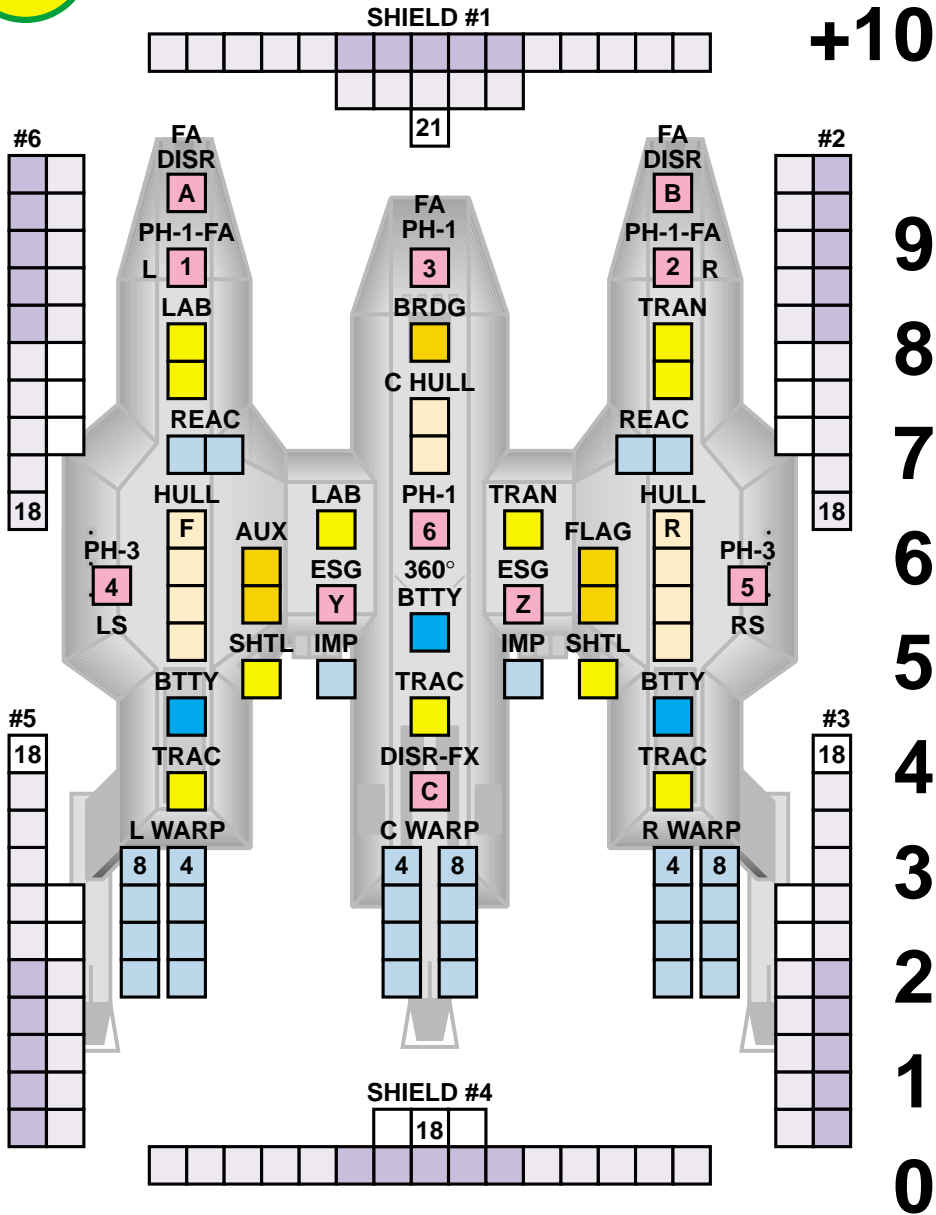

BASE SPEED 24
TURN MODE 5
SPEED COST 15

ACCELERATION
COST 5/8

DECELERATION
COST 5/8

HIGH ENERGY
TURN COST
3+1/8

EVASIVE
MANEUVER
COST 3+3/4

89

FEDERATION COMMANDER: BOOSTER PACK #17
FLEET SCALE SHIP CARD #89 OF 81-96
Copyright © 2007 Amarillo Design Bureau, Inc.

LARGER SHIP CARD

LYRAN DESERT LION LIGHT DREADNOUGHT

SQUADRON SCALE

COUNTER DNL
POINT VALUE: 221
DAMAGE CONTROL: 6

Power when undamaged: **POWER TRACK**
 57 + 5.

+60
+50
+40
+30
+20
+10

WEAPONS USED

A	B	C	
D	E		
1	2	3	4
5	6	7	8
9	10	11	12
W	X	Y	Z

LARGER SHIP CARD