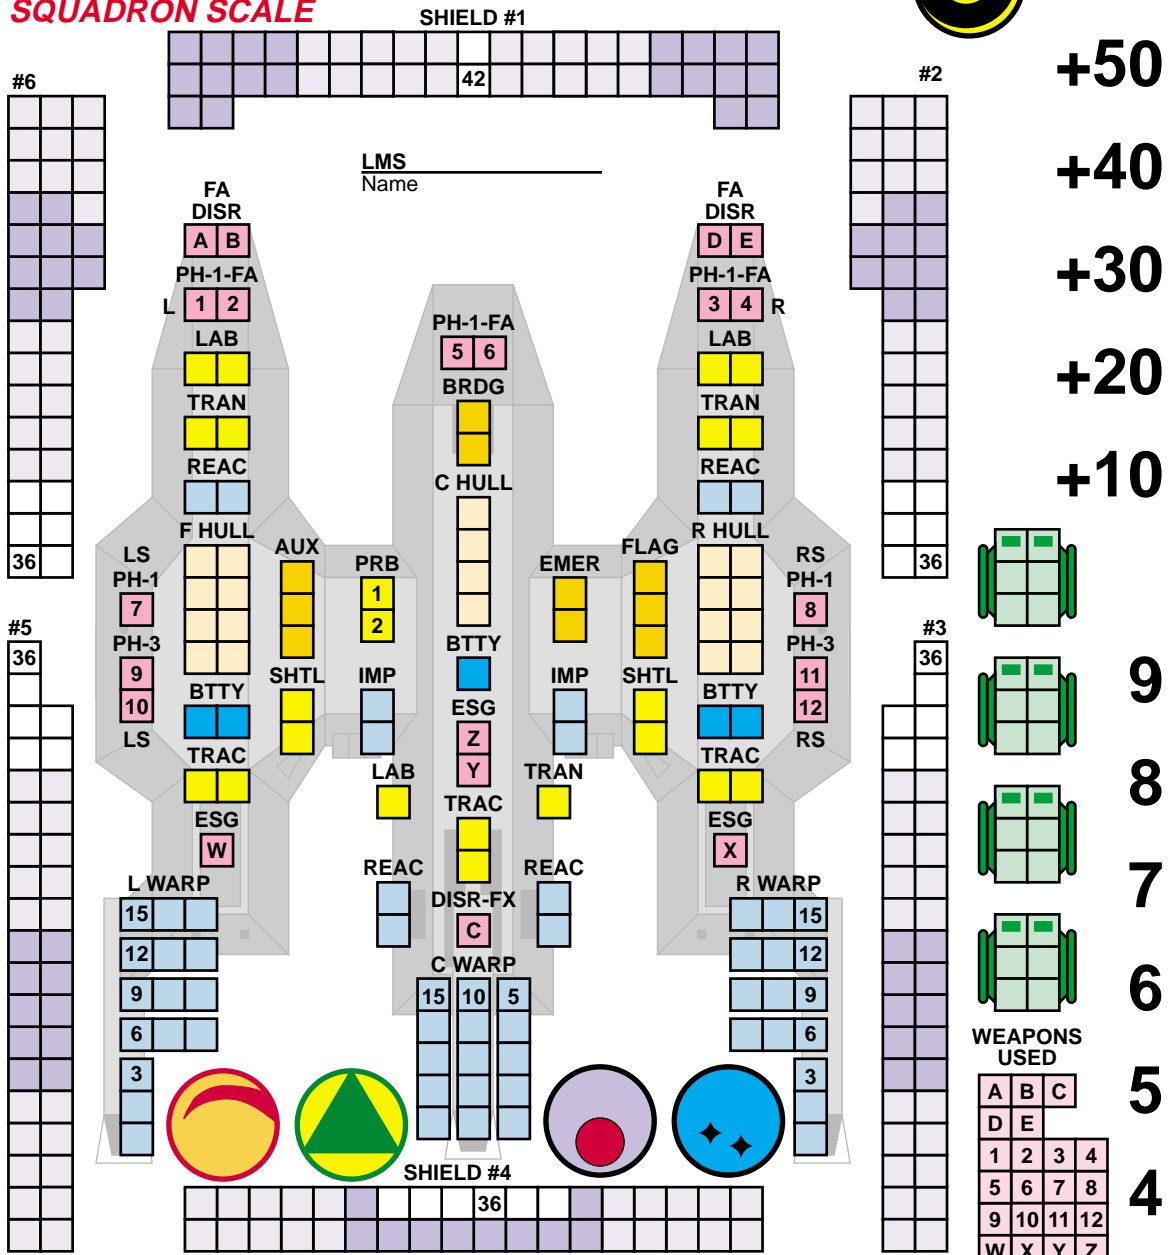

LARGER SHIP CARD

LYRAN DESERT LION LIGHT DREADNOUGHT

SQUADRON SCALE

COUNTER DNL
POINT VALUE: 221
DAMAGE CONTROL: 6

Power when undamaged: **POWER TRACK**
 57 + 5.

+60
+50
+40
+30
+20
+10

WEAPONS USED

A	B	C	
D	E		
1	2	3	4
5	6	7	8
9	10	11	12
W	X	Y	Z

LARGER SHIP CARD