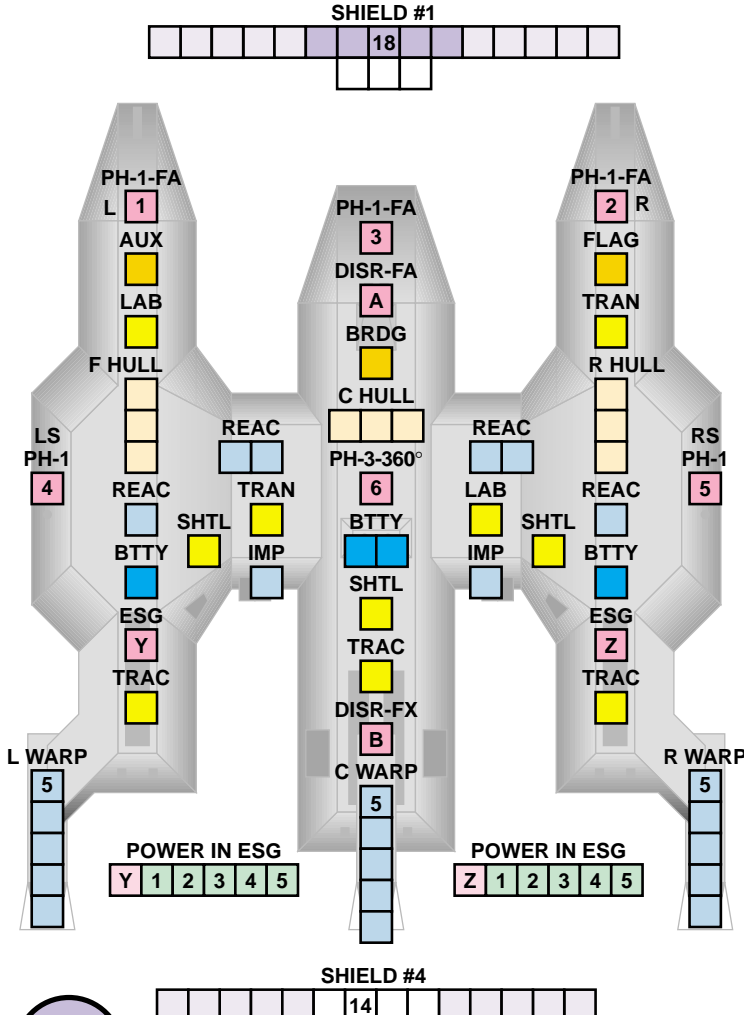

LYRAN HELLCAT HEAVY BATTLECRUISER

FLEET SCALE

COUNTER BCH
POINT VALUE: 96
DAMAGE CONTROL: 3

POWER TRACK

LMS
Name

PROBES

MARINES

10					
5					

FRAME DAMAGE

4				

The single LDR BCH *Democracy* has: one PH-G instead of one PH-3-360°, one extra impulse engine box, and one extra disruptor. BPV = 105.

DISR-FA IMP
USED
C C

PH-G shots
6

#6
#5
#3

#2
#15
#14
#13
#12
#11
#10
#9
#8
#7
#6
#5
#4
#3
#2
#1
#0

WEAPONS USED
A B 1 2 3 4 5 6 Y Z

TURN MODE C MOVE COST 1/2	ACCELERATION COST 1/2
BASE SPEED 8 TURN MODE 2 SPEED COST 4	DECELERATION COST 1/2
BASE SPEED 16 TURN MODE 3 SPEED COST 8	HIGH ENERGY TURN COST 2+1/2
BASE SPEED 24 TURN MODE 5 SPEED COST 12	EVASIVE MANEUVER COST 3