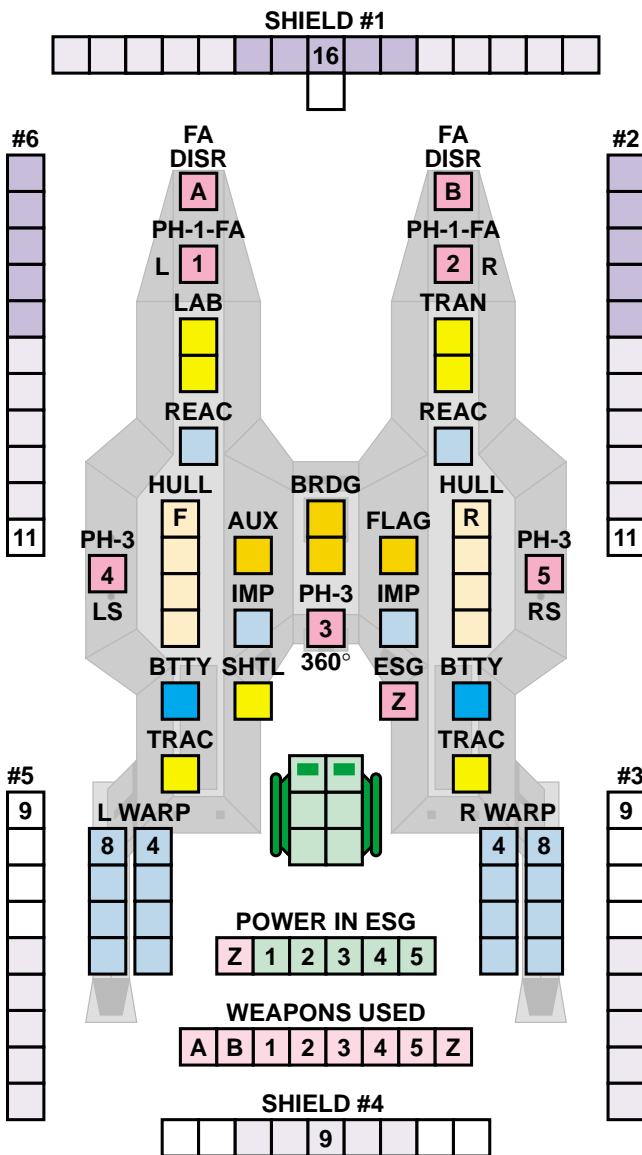

FLEET SCALE CARD

THE MIDDLE YEARS

LYRAN TIGER HEAVY CRUISER

The Middle Years
FLEET SCALE

COUNTER CA
POINT VALUE: 68
DAMAGE CONTROL: 2

POWER TRACK

22
21
20
19
18
17
16
15
14
13
12
11
10
9
8
7
6
5
4
3
2
1
0

LMS
Name _____

PROBES

MARINES

FRAME DAMAGE

Ships of the LDR are identical during the Middle Years. 

TURN MODE C
MOVE COST 1/2

BASE SPEED 8
TURN MODE 2
SPEED COST 4

BASE SPEED 16
TURN MODE 3
SPEED COST 8

BASE SPEED 24
TURN MODE 5
SPEED COST 12

ACCELERATION
COST 1/2

DECELERATION
COST 1/2

HIGH ENERGY
TURN COST 2+1/2

EVASIVE MANEUVER
COST 3

F249

FEDERATION COMMANDER: BRIEFING #2
FLEET SCALE SHIP CARD #F249 of F201-F272
Copyright © 2009 Amarillo Design Bureau, Inc.