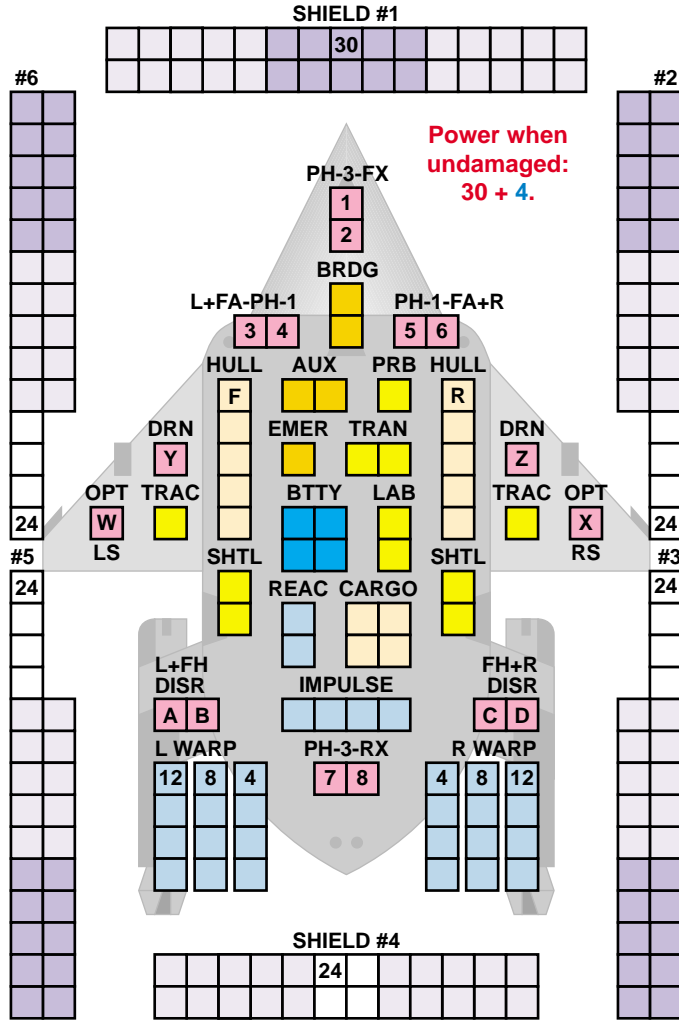

9

8

7

6

5

4

3

2

1

0

PROBES

--	--	--	--

MARINES

12					
6					

FRAME DAMAGE

5				
---	--	--	--	--

Options can be drone (360°) or Phaser-1.

TURN MODE C MOVE COST 3/4
BASE SPEED 8 TURN MODE 2 SPEED COST 6
BASE SPEED 16 TURN MODE 3 SPEED COST 12
BASE SPEED 24 TURN MODE 5 SPEED COST 18
ACCELERATION COST 3/4
DECELERATION COST 3/4
HIGH ENERGY TURN COST 3+3/4
EVASIVE MANEUVER COST 4+1/2