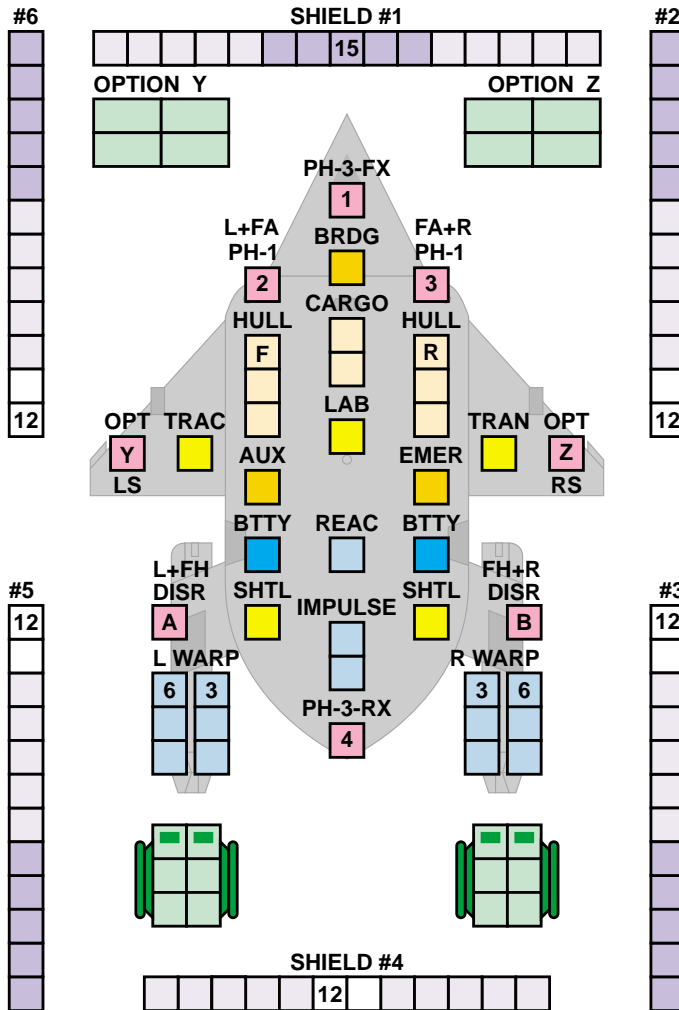

REVISED SHIP CARD

WYN CLUSTER WAR CRUISER FLEET SCALE

COUNTER CW
POINT VALUE: 63
DAMAGE CONTROL: 2

POWER TRACK

WDS
Name

PROBES

--	--	--	--	--	--

MARINES

6		
3		

FRAME DAMAGE

3		
---	--	--

Optional Weapons Mounts can be Phaser-1 or drone rack; player must select before game begins. Drone racks are 360°.

TURN MODE C MOVE COST 3/8
BASE SPEED 8 TURN MODE 2 SPEED COST 3
BASE SPEED 16 TURN MODE 3 SPEED COST 6
BASE SPEED 24 TURN MODE 5 SPEED COST 9
ACCELERATION COST 3/8
DECELERATION COST 3/8
HIGH ENERGY TURN COST 1+7/8
EVASIVE MANEUVER COST 2+1/4

DRONES

1				
2				
3				
4				

WEAPONS USED

A	B	1	2
3	4	Y	Z

DRONES

5				
6				
7				
8				

FEDERATION COMMANDER: DISTANT KINGDOMS
 FLEET SCALE SHIP CARD #110 of 97-112
 Copyright © 2008 Amarillo Design Bureau, Inc.

110

FRACTIONAL POWER
 0 1/8 1/4 3/8 1/2 5/8 3/4 7/8

There was nothing "wrong" with the original Ship Card for this vessel, but we continually update ship cards as improved graphical ideas are developed.