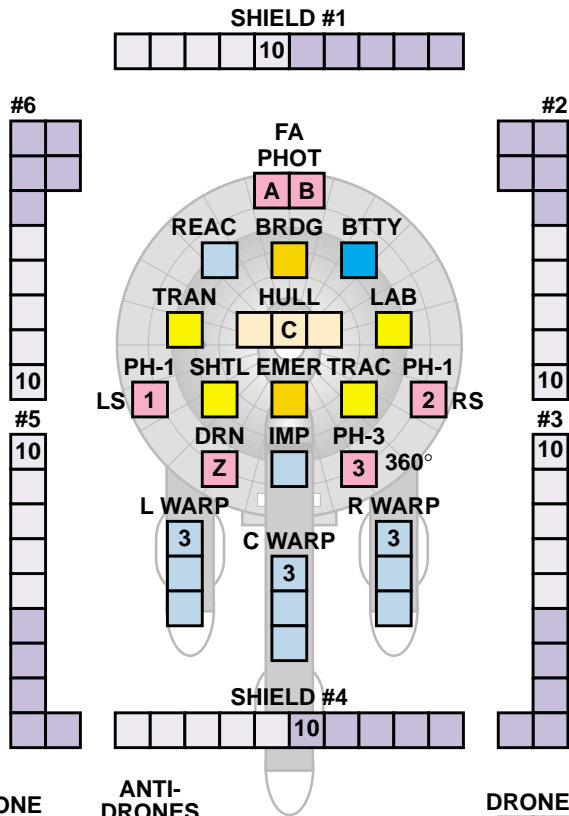

REVISED SHIP CARD

FEDERATION BATTLE FRIGATE *FLEET SCALE*

COUNTER FFB
 POINT VALUE: 49
 DAMAGE CONTROL: 1

POWER TRACK

12
11
10
9
8
7
6
5
4
3
2
1
0

USS _____
Name

PROBES

--	--	--	--	--

DRONE RACK Z

ANTI-DRONES IMP USED

1	2
3	4
5	6
7	8

DRONES

1	2

There was nothing "wrong" with the original Ship Card for this vessel, but it has been given some graphic updates. We are now putting the ships from *Romulan Attack* into *Communique*.

50 FEDERATION COMMANDER: ROMULAN ATTACK
 FLEET SCALE SHIP CARD #50 OF 49-64
 Copyright © 2006 Amarillo Design Bureau, Inc.★

FRACTIONAL POWER
 0 1/4 1/2 3/4