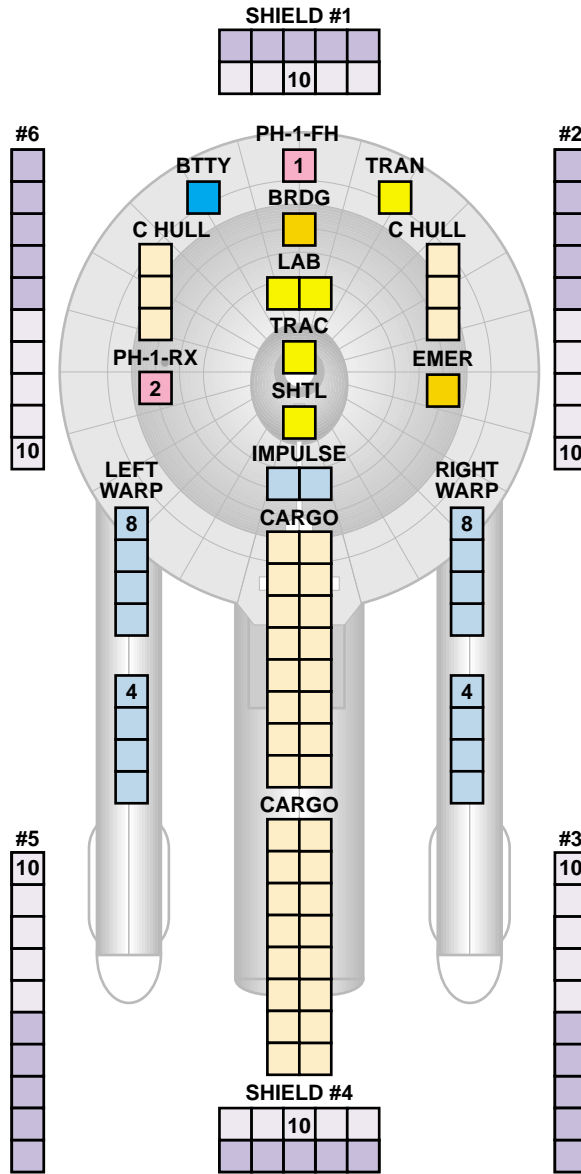

16

15

14

13

12

11

10

9

8

7

6

5

4

3

2

1

0

USS \_\_\_\_\_  
Name

WEAPONS USED

1 2

PROBES

MARINES

1

FRAME DAMAGE

3

WITH NO PODS OR ONE POD	WITH 2 PODS
TURN MODE D MOVE COST 1/2	E 3/4
BASE SPEED 8 TURN MODE 2 SPEED COST 4	3 6
BASE SPEED 16 TURN MODE 4 SPEED COST 8	5 12
BASE SPEED 24 TURN MODE 5 SPEED COST 12	6 18
ACCELERATION COST 1/2	3/4
DECELERATION COST 1/2	3/4
HIGH ENERGY TURN COST 2+1/2	3+3/4
EVASIVE MANEUVER COST 3	4+1/2