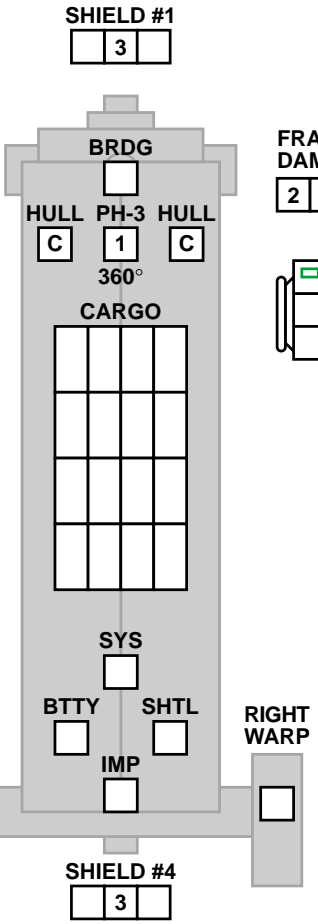

COUNTER FS
 POINT VALUE: 7
 DAMAGE CONTROL: 1

45

There are no Marines or probe launcher on this ship. SYS can function as a tractor or transporter, but not both at once.

SMALL FREIGHTERS FLEET SCALE

TURN MODE C
 MOVE COST 1/8
 BASE SPEED 8
 TURN MODE 2
 SPEED COST 1
 BASE SPEED 16
 TURN MODE 3
 SPEED COST 2
 BASE SPEED 24
 NOT POSSIBLE FOR THIS SHIP
 ACCELERATION COST 1/8
 DECELERATION COST 1/8
 HIGH ENERGY TURN BANNED
 EVASIVE MANEUVER NOT ALLOWED

CSSC

FEDERATION COMMANDER:
 ROMULAN BORDER
 FLEET SCALE SHIP
 CARD #45
 OF 33-48. ★
 Copyright © 2008
 Amarillo Design
 Bureau, Inc.

There are no Marines or probe launcher on this ship. SYS can function as a tractor or transporter, but not both at once.

COUNTER FS
 POINT VALUE: 7
 DAMAGE CONTROL: 1