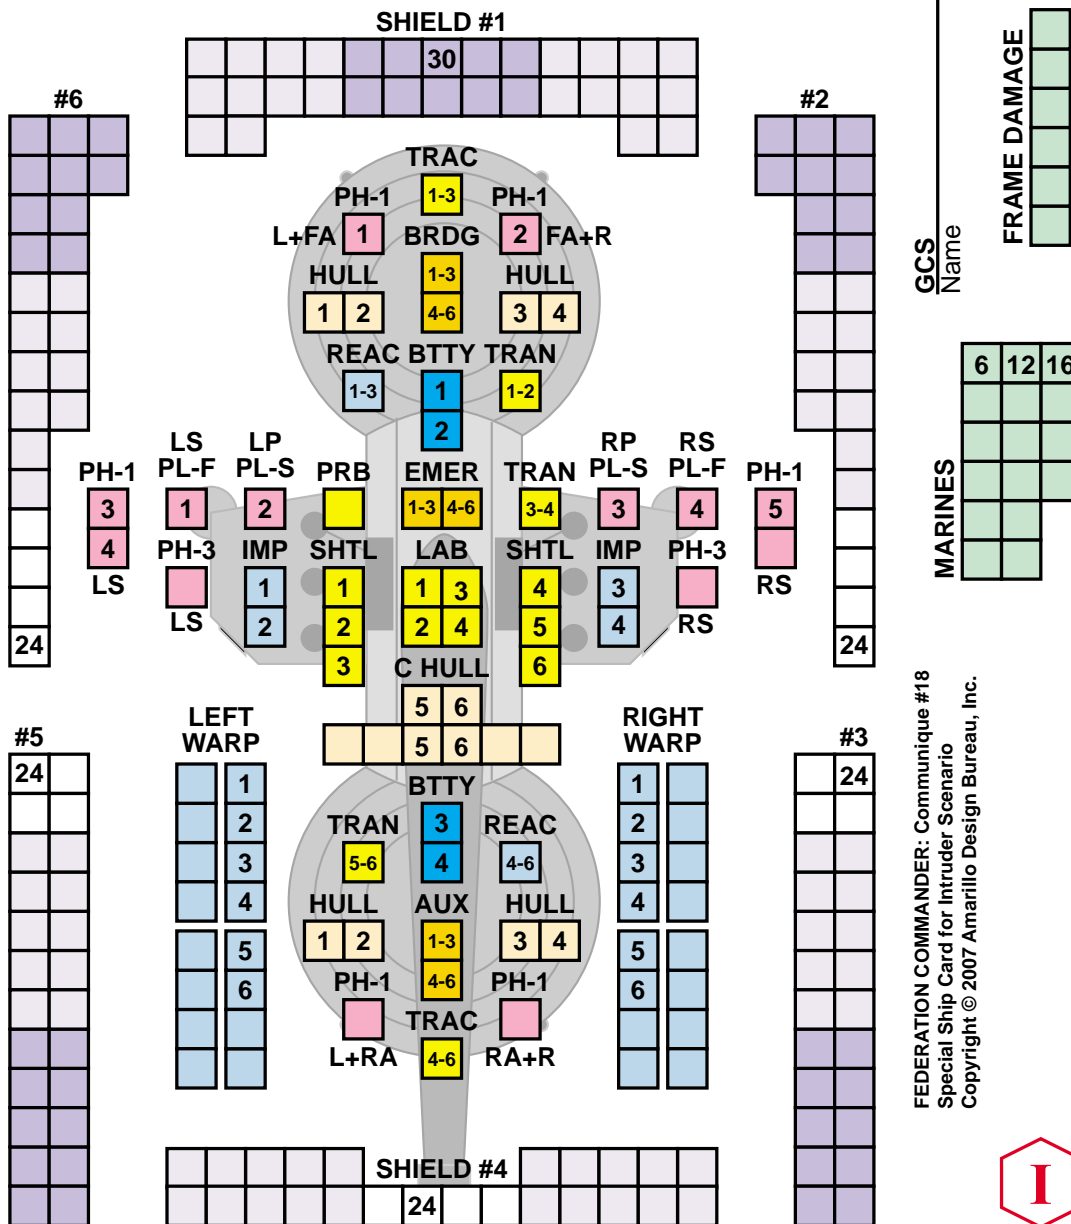

GORN BATTLECRUISER

SQUADRON SCALE

COUNTER BC
 POINT VALUE: 160
 DAMAGE CONTROL: 4

FEDERATION COMMANDER: Communique #18
 Special Ship Card for Intruder Scenario
 Copyright © 2007 Amarillo Design Bureau, Inc.

SPECIAL SHIP CARD FOR THE INTRUDER SCENARIO IN COMMUNIQUE #18

The publisher grants permission to players to make up to 25 photocopies of this page per month (and to print on his own printer as many as he wants) for personal use. Reproduction for sale is **not authorized**.

When rolling a die to select a box, it will be more convenient to mark the damage on one of the blank boxes of that type (if there are any).