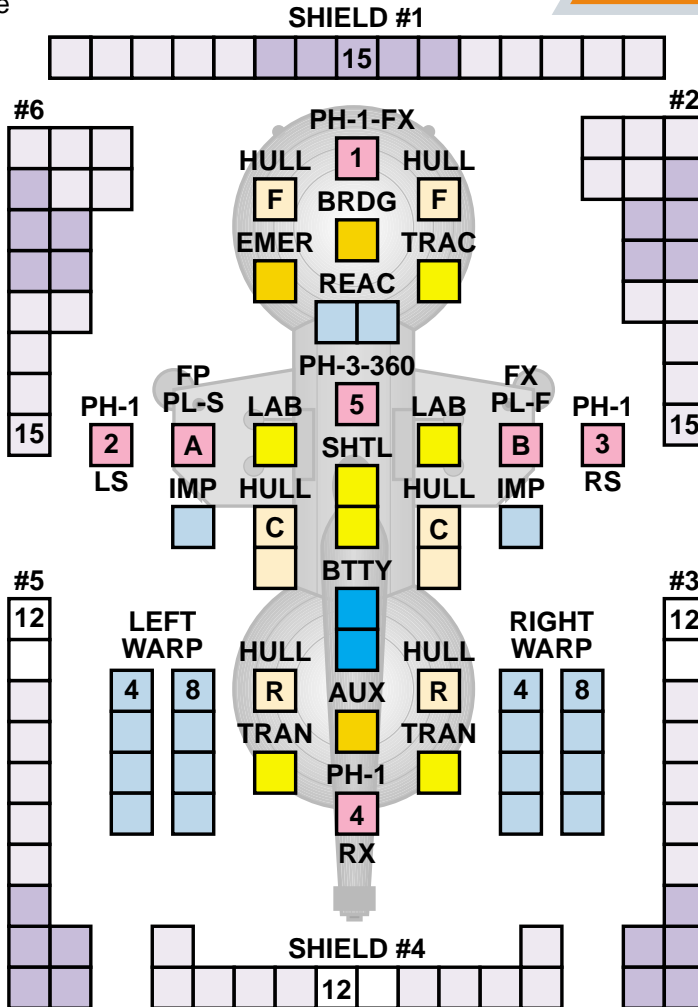

GORN MEDIUM CRUISER

FLEET SCALE

COUNTER **CM**
 POINT VALUE: 82
 DAMAGE CONTROL: 2

POWER TRACK

WEAPONS USED

A	B			
1	2	3	4	5

PROBES

--	--	--	--	--	--

BASE SPEED 24
TURN MODE 5
SPEED COST 12

ACCELERATION
COST 1/2

DECELERATION
COST 1/2

HIGH ENERGY
TURN COST
2+1/2

EVASIVE MANEUVER
COST 3

GCS Name _____

PLASMA A

PLASMA B

LARGER SHIP CARD