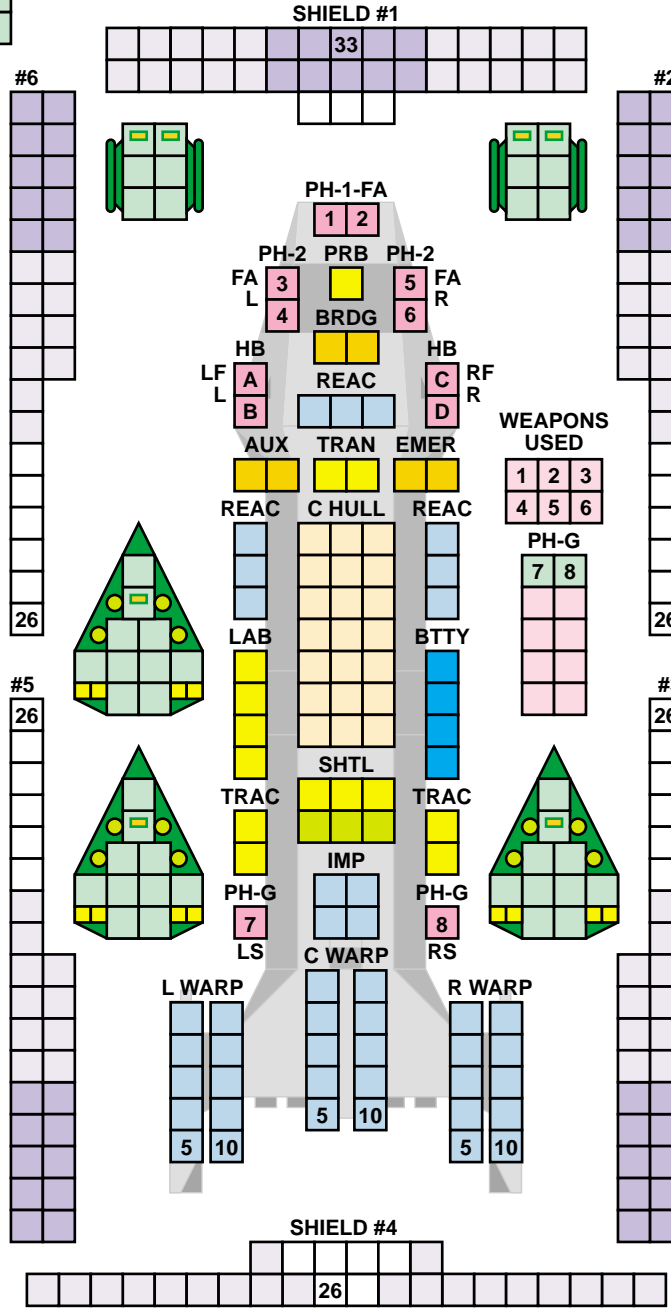

# REVISED SHIP CARD

A	B	C	D
P	P	P	P
L	L	L	L
O	O	O	O
F	F	F	F

FRAME DAMAGE

--	--	--	--	--	--

Power when undamaged:  
43 + 4.

TURN MODE C MOVE COST 1
BASE SPEED 8 TURN MODE 2 SPEED COST 8
BASE SPEED 16 TURN MODE 3 SPEED COST 16
BASE SPEED 24 TURN MODE 5 SPEED COST 24
ACCELERATION COST 1
DECELERATION COST 1
HIGH ENERGY TURN COST 5
EVASIVE MANEUVER COST 6

**103**

POWER TRACK

There was nothing "wrong" with the original ship card for this vessel, but we continually update ship cards as improved graphical ideas are developed.

The publisher of this game grants permission to players to make a reasonable number of photocopies of this page (up to 25 per month) for the personal use of the player. Reproduction for sale is **not authorized.**