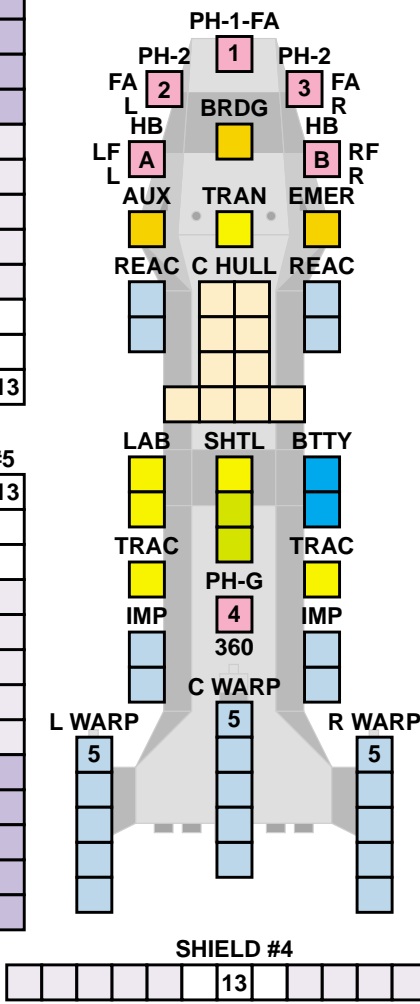

## HYDRAN DRAGOON HEAVY CRUISER FLEET SCALE

COUNTER **DG**  
 POINT VALUE: 76+20  
 DAMAGE CONTROL: 2

**POWER TRACK**

25  
24  
23  
22  
21  
20  
19  
18  
17  
16  
15  
14  
13  
12  
11  
10  
9  
8  
7  
6  
5  
4  
3  
2  
1  
0

SHIELD #1  
[16 in slot 6]

WEAPONS USED  
[1 2 3]

PH-G  
[4 in slot 4]

#6  
[13 in slot 13]

#2  
[13 in slot 13]

#5  
[13 in slot 13]

#3  
[13 in slot 13]

SHIELD #4  
[13 in slot 6]

103

FEDERATION COMMANDER: DISTANT KINGDOMS  
 FLEET SCALE SHIP CARD #103 of 97-112  
 Copyright © 2007 Amarillo Design Bureau, Inc.

**FRACTIONAL POWER**  
 0 1/4 1/2 3/4 0

There was nothing "wrong" with the original ship card for this vessel, but we continually update ship cards as improved graphical ideas are developed.