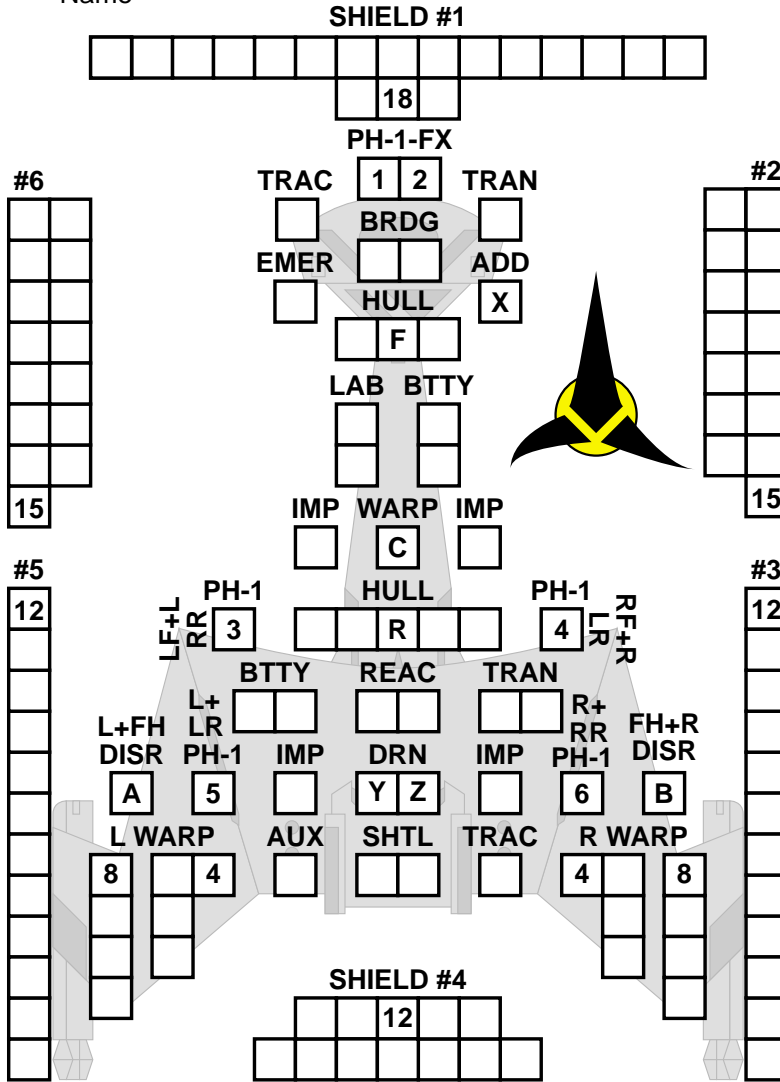

KLINGON C7 HEAVY BATTLECRUISER

COUNTER **C7**
POINT VALUE: 110
DAMAGE CONTROL: 3

POWER TRACK 27
TRACK 26

FLEET SCALE IKV _____
Name _____

PROBES
[] [] [] [] []

MARINES
10 [] [] [] []
5 [] [] [] []

FRAME DAMAGE
4 [] [] [] []

WEAPONS USED											ANTI-DRONES IMP USED							
A	B	1	2	3	4	5	6	Y	Z	X	1	2	3	4	5	6	7	8
DRONES				DRONES				DRONES				DRONES						
1				3				5				7						
2				4				6				8						
Y DRONE RACKS Z				ANTI-DRONE X														