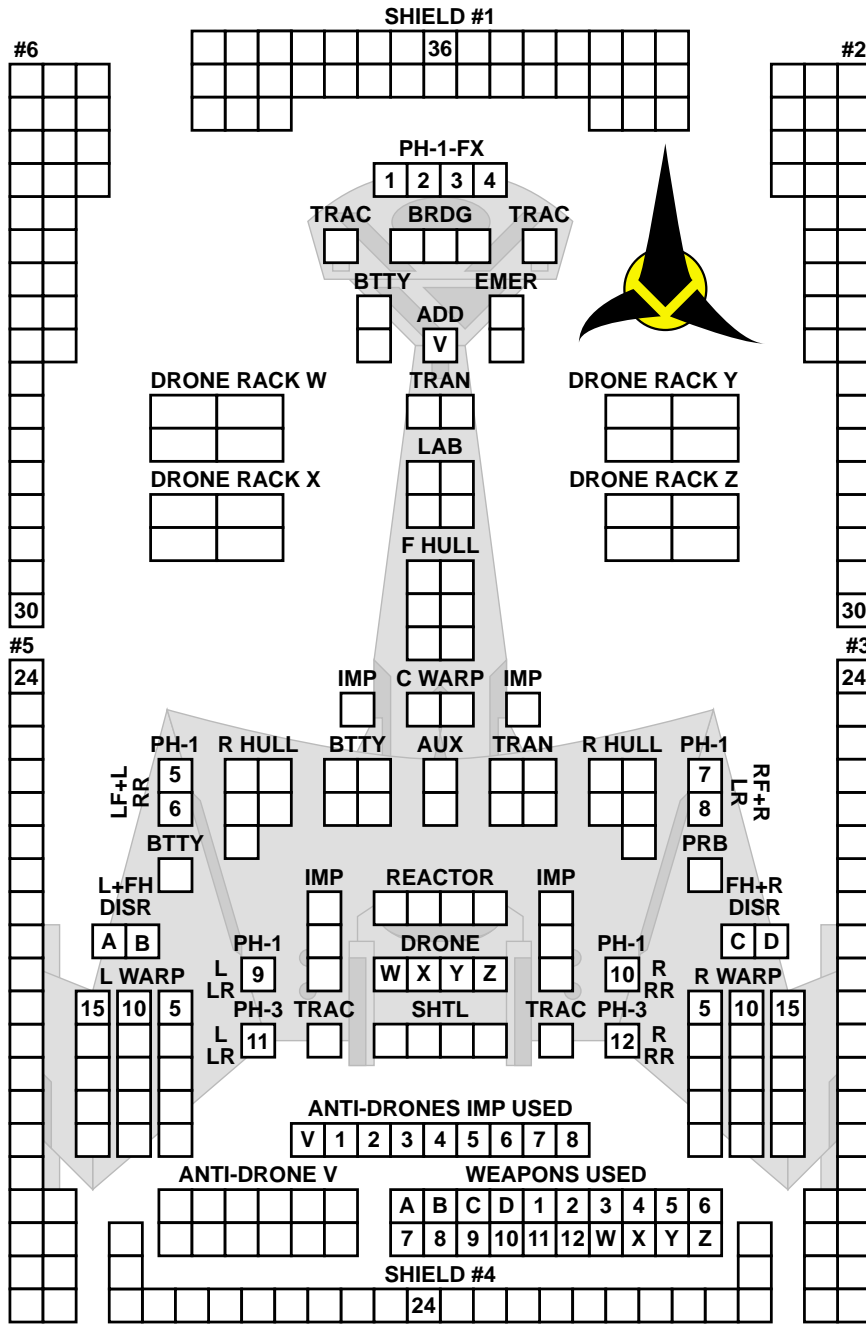

WEAPONS USED											ANTI-DRONES IMP USED							
A	B	1	2	3	4	5	6	Y	Z	X	1	2	3	4	5	6	7	8
DRONES				DRONES				DRONES				DRONES						
1				3				5				7						
2				4				6				8						
Y DRONE RACKS Z				ANTI-DRONE X														

ACCELERATION
COST 1

DECELERATION
COST 1

HIGH ENERGY
TURN COST 5

EVASIVE
MANEUVER
COST 6

+40
+30
+20
+10
9
8
7
6
5
4
3
2
1
0

DRONES	DRONES	DRONES	DRONES
1	5	9	13
2	6	10	14
3	7	11	15
4	8	12	16

10

FEDERATION COMMANDER: KLINGON BORDER
SQUADRON SCALE SHIP CARD #10 OF 16 ★★
Copyright © 2007 Amarillo Design Bureau, Inc.