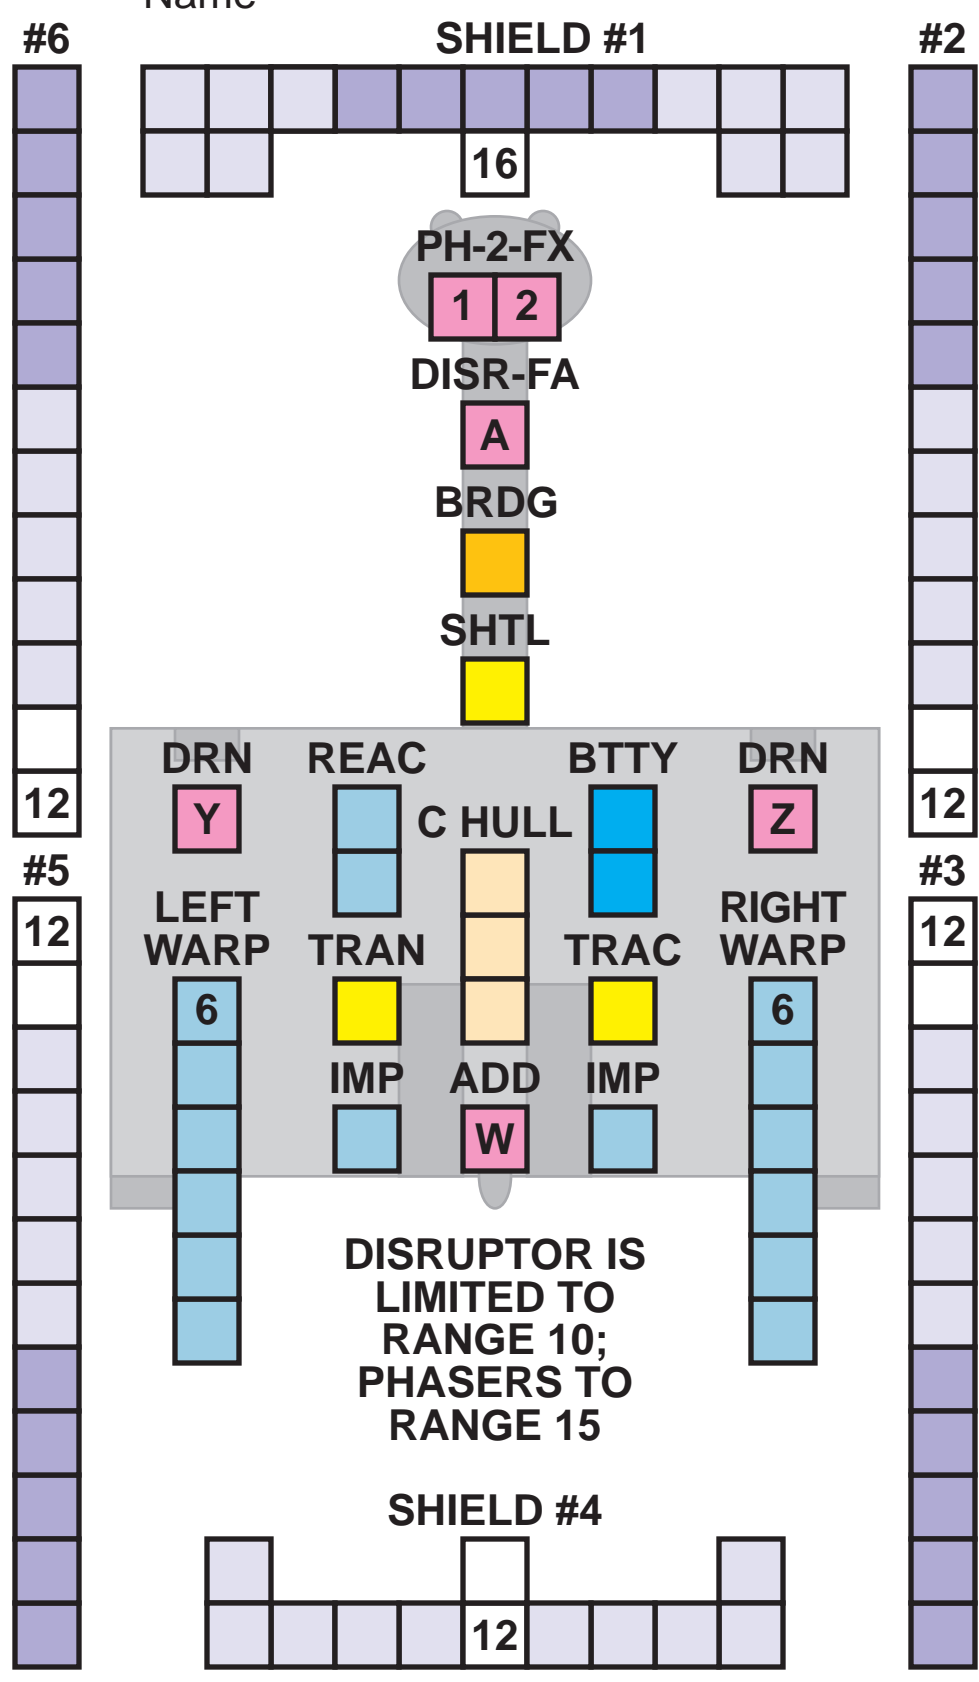

KLINGON G1L GUNBOAT LEADER

COUNTER **G1L**
POINT VALUE: 56
DAMAGE CONTROL: 2

POWER TRACK

18
17
16
15
14
13
12
11
10
9
8
7
6
5
4
3
2
1
0

SQUADRON SCALE

FRAME DAMAGE MARINES

SHUTTLE

TURN MODE A MOVE COST 1/4
BASE SPEED 8 TURN MODE 1 SPEED COST 2
BASE SPEED 16 TURN MODE 2 SPEED COST 4
BASE SPEED 24 TURN MODE 4 SPEED COST 6
ACCELERATION COST 1/4
DECELERATION COST 1/4
HIGH ENERGY TURN COST 1+1/4
EVASIVE MANEUVER COST 1+1/2

ANTI-DRONE W

DISRUPTOR IS LIMITED TO RANGE 10; PHASERS TO RANGE 15

DRONE RACK Y

WEAPONS USED
A 1 2 Y Z

DRONE RACK Z

DRONES
1
2
3
4

ANTI-DRONES:
IMP USED
1 2 3 4
5 6 7 8

DRONES
5
6
7
8

THIS SHIP HAS NO PROBE LAUNCHER.

FEDERATION COMMANDER: GUNBOAT ATTACK
SQUADRON SCALE GUNBOAT CARD #1 OF 16
Copyright © 2007 Amarillo Design Bureau, Inc.

FRACTIONAL POWER
0 1/4 1/2 3/4