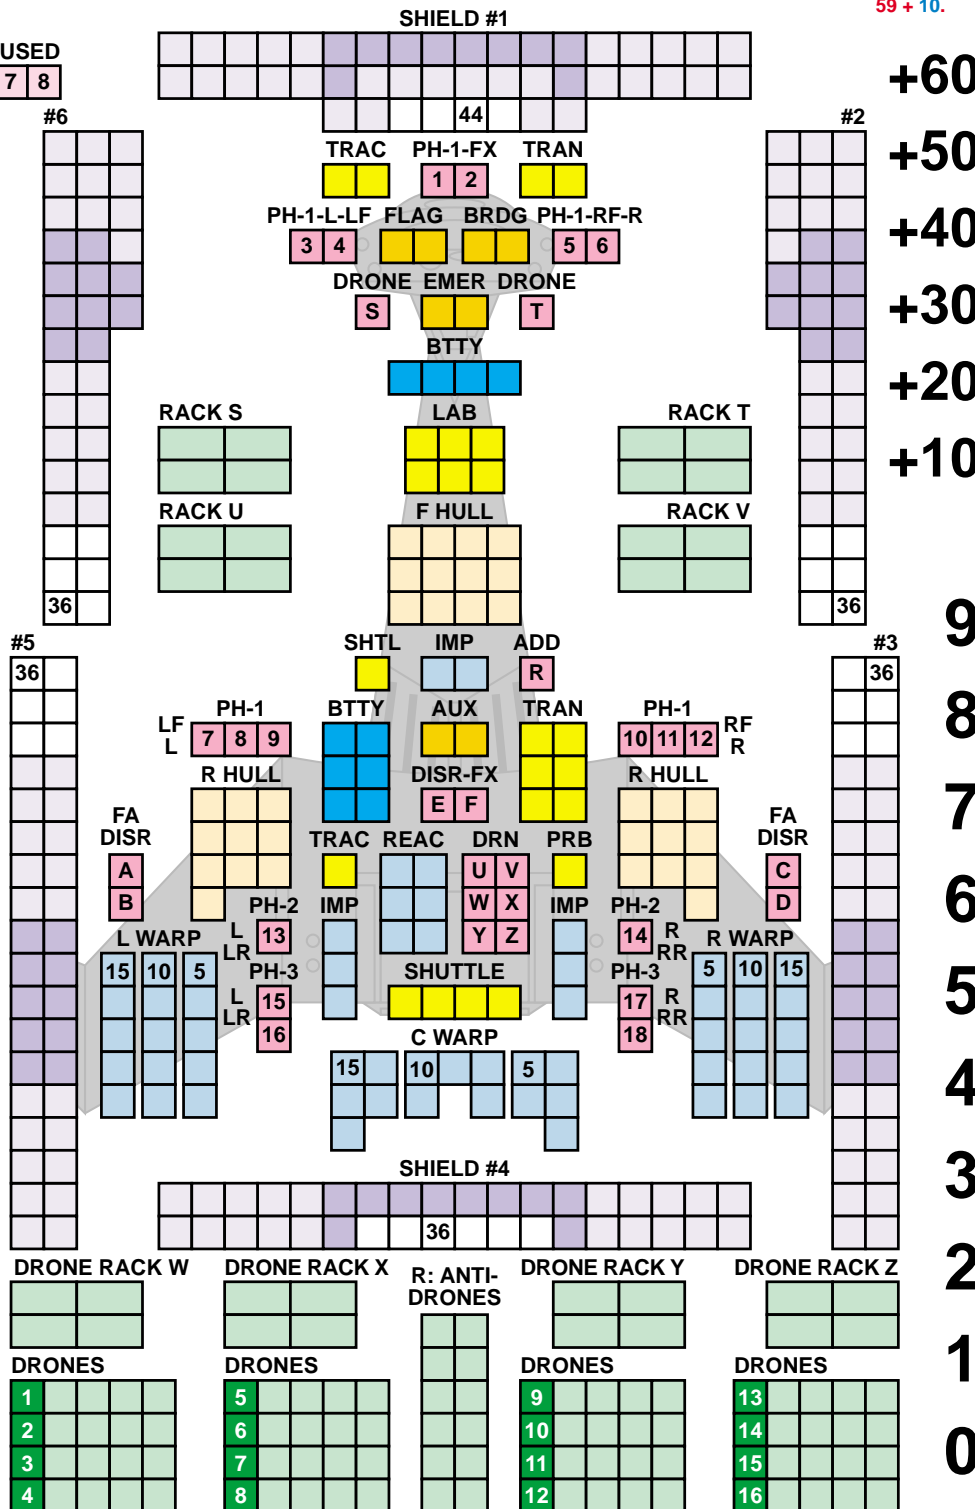

# KLINGON C10 HEAVY DREADNOUGHT SQUADRON SCALE

COUNTER C10  
POINT VALUE: 278  
DAMAGE CONTROL: 6

**POWER TRACK**

Power when undamaged: 59 + 10.

IKV \_\_\_\_\_  
Name

**ANTI-DRONES IMP USED**

1	2	3	4	5	6	7	8
---	---	---	---	---	---	---	---

**WEAPONS USED**

A	B	C	D	E	F
1	2	3	4	5	6
7	8	9	10	11	12
13	14	15	16	17	18
S	T	U	V	W	X
Y	Z				

**PROBES**

--	--	--	--

**MARINES**

24			
20			
15			
10			
5			

**FRAME DAMAGE**

8		
4		

HIGH ENERGY  
TURN COST  
7+1/2

EVASIVE  
MANEUVER  
COST 9

FEDERATION  
COMMANDER:  
BOOSTER PACK #17  
SQUADRON SCALE SHIP  
CARD #87 OF 81-96  
Copyright © 2007  
Amarillo Design Bureau, Inc.

**87**

**FRACTIONAL POWER**  
0 1/2

**LARGER SHIP CARD**