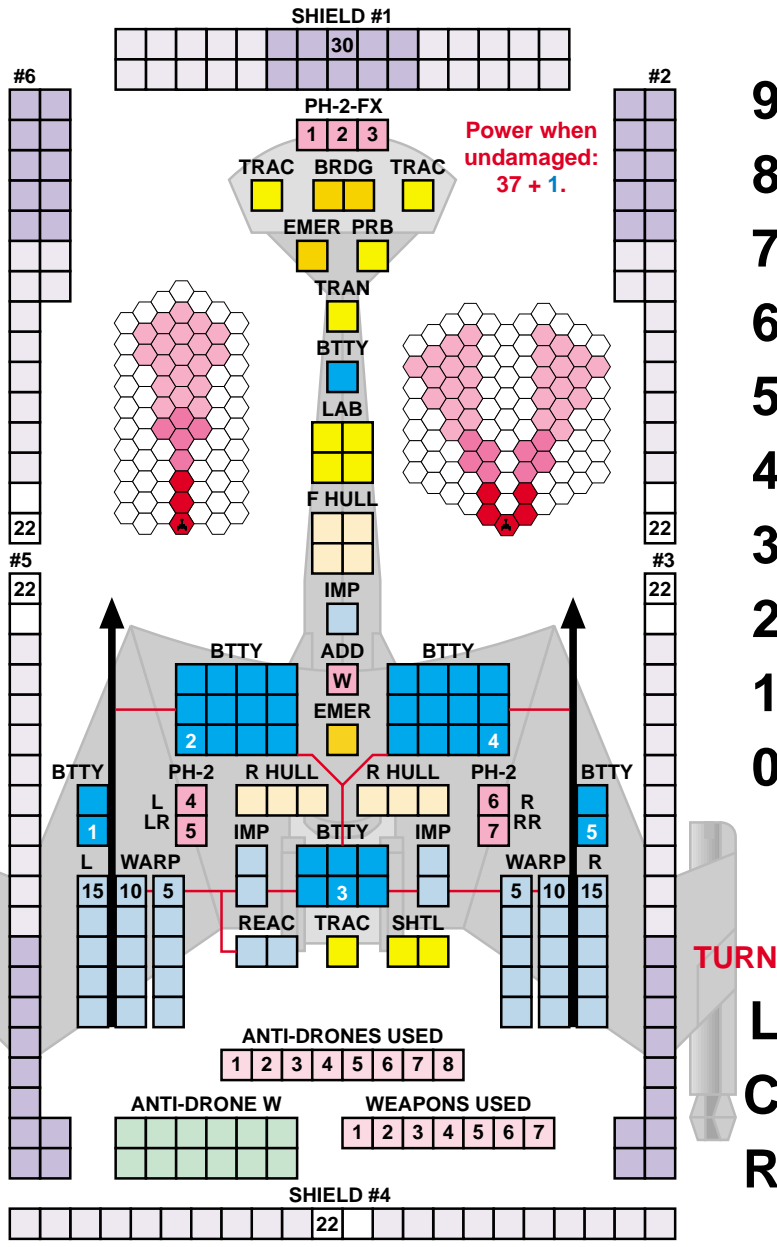

# NEW SHIP CARD

## KLINGON D6M MAULER CRUISER

*SQUADRON SCALE*

COUNTER **D6M**  
 POINT VALUE: 130  
 DAMAGE CONTROL: 4

**POWER TRACK** +30  
 +20  
 +10

IKV \_\_\_\_\_  
 Name \_\_\_\_\_

PROBES

MARINES

FRAME DAMAGE

SHUTTLECRAFT

TURN MODE B  
 MOVE COST 1

BASE SPEED 8  
 TURN MODE 2  
 SPEED COST 8

BASE SPEED 16  
 TURN MODE 3  
 SPEED COST 16

BASE SPEED 24  
 TURN MODE 4  
 SPEED COST 24

ACCELERATION  
 COST 1

DECELERATION  
 COST 1

HIGH ENERGY  
 TURN COST 5

EVASIVE  
 MANEUVER  
 COST 6

FEDERATION  
 COMMANDER:  
 FUTURE PRODUCT  
 SQUADRON SCALE  
 PLAYTEST SHIP CARD  
 Copyright © 2007  
 Amarillo Design Bureau,  
 Inc.

**M** Mauler Battery  
 Power if  
 undamaged:  
 34.