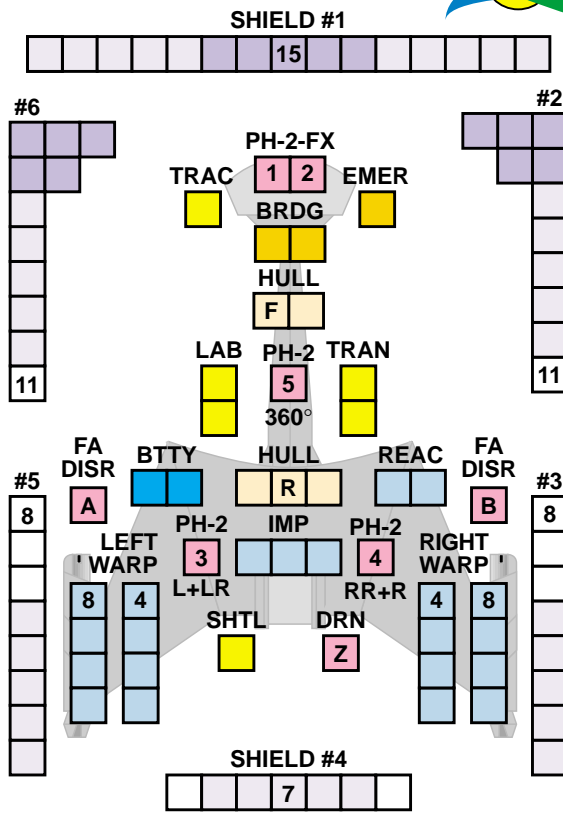

NEW SHIP CARD

KLINGON D7 BATTLECRUISER

The Middle Years
FLEET SCALE

COUNTER **D7**
POINT VALUE: 61
DAMAGE CONTROL: 2

POWER TRACK

23
22
21
20
19
18
17
16
15
14
13
12
11
10
9
8
7
6
5
4
3
2
1
0

IKV _____
Name _____

PROBES
[] [] [] [] []

MARINES
7 [] [] [] [] []
3 [] [] [] [] []

FRAME DAMAGE
2 [] []

- TURN MODE B
MOVE COST 1/2
- BASE SPEED 8
TURN MODE 2
SPEED COST 4
- BASE SPEED 16
TURN MODE 3
SPEED COST 8
- BASE SPEED 24
TURN MODE 4
SPEED COST 12
- ACCELERATION
COST 1/2
- DECELERATION
COST 1/2
- HIGH ENERGY
TURN COST
2+1/2
- EVASIVE
MANEUVER
COST 3

WEAPONS USED
A B 1 2
3 4 5 Z

DRONES
1 [] [] [] []
2 [] [] [] []
3 [] [] [] []
4 [] [] [] []

DRONE RACK Z
[] []
[] []

FEDERATION COMMANDER: BRIEFING #2
FLEET SCALE SHIP CARD #F209 of F201-F272
Copyright © 2009 Amarillo Design Bureau, Inc.