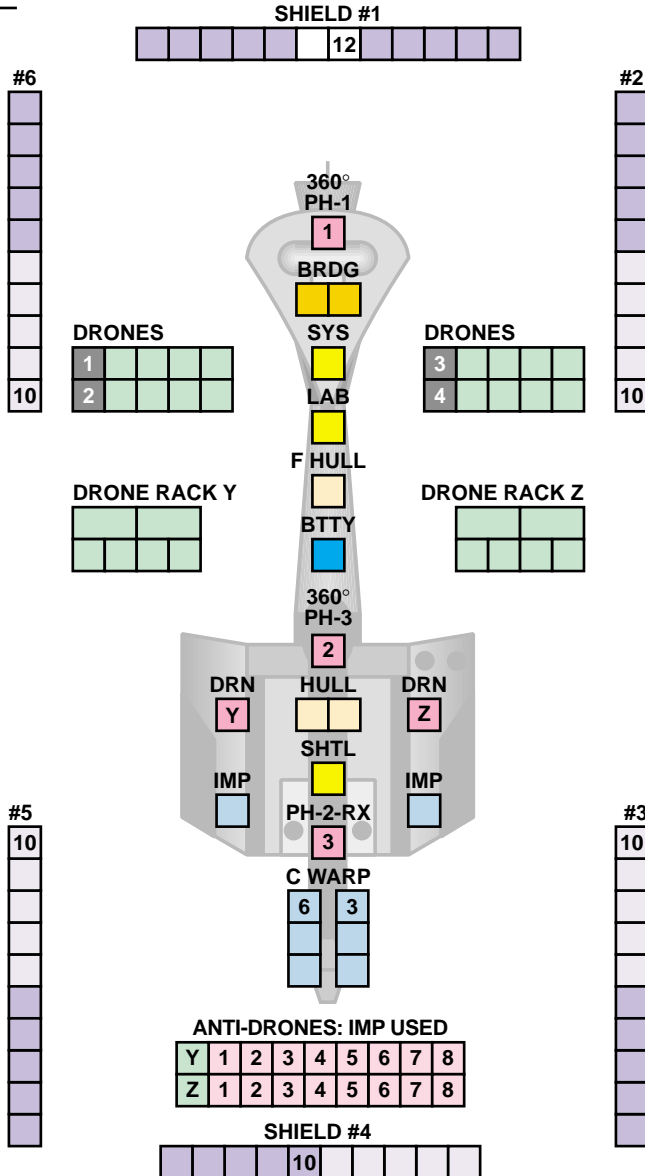

KLINGON E5E ESCORT

FLEET SCALE

COUNTER **E5E**
 POINT VALUE: 45
 DAMAGE CONTROL: 1

POWER TRACK

9

IKV
 Name _____

There is no probe launcher on this ship.

MARINES

FRAME DAMAGE

WEAPONS USED
 1 2 3 Y Z

TURN MODE A MOVE COST 1/8
BASE SPEED 8 TURN MODE 1 SPEED COST 1
BASE SPEED 16 TURN MODE 2 SPEED COST 2
BASE SPEED 24 TURN MODE 4 SPEED COST 3
ACCELERATION COST 1/8
DECELERATION COST 1/8
HIGH ENERGY TURN COST 5/8
EVASIVE MANEUVER COST 3/4

8

7

6

5

4

3

2

1

0

FEDERATION COMMANDER: CAPTAIN'S LOG #35
 FLEET SCALE PLAYTEST SHIP CARD
 Copyright © 2007 Amarillo Design Bureau, Inc.

FRACTIONAL POWER

CL35

0 1/8 1/4 3/8 1/2 5/8 3/4 7/8

KLINGON E5E CARRIER ESCORT

SQUADRON SCALE