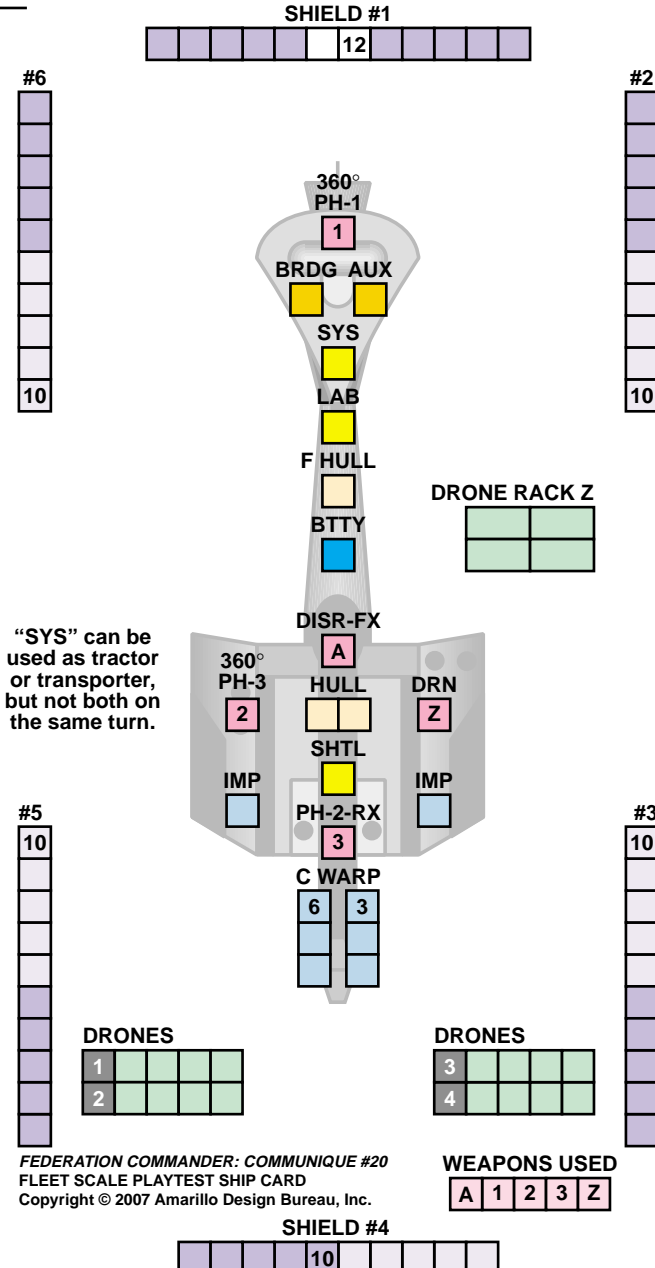

NEW SHIP CARD

KLINGON E5 BATTLE CORVETTE FLEET SCALE

COUNTER **E5**
POINT VALUE: 43
DAMAGE CONTROL: 1

POWER TRACK

9

IKV
Name _____

There is no probe launcher on this ship.

MARINES
3

FRAME DAMAGE
2

TURN MODE A MOVE COST 1/8
BASE SPEED 8 TURN MODE 1 SPEED COST 1
BASE SPEED 16 TURN MODE 2 SPEED COST 2
BASE SPEED 24 TURN MODE 4 SPEED COST 3
ACCELERATION COST 1/8
DECELERATION COST 1/8
HIGH ENERGY TURN COST 5/8
EVASIVE MANEUVER COST 3/4

"SYS" can be used as tractor or transporter, but not both on the same turn.

#6
#5
#3

#2
#7
#6
#5
#4
#3
#2
#1

FEDERATION COMMANDER: COMMUNIQUE #20
FLEET SCALE PLAYTEST SHIP CARD
Copyright © 2007 Amarillo Design Bureau, Inc.

WEAPONS USED
A 1 2 3 Z

SHIELD #4
10

8
7
6
5
4
3
2
1
0

FRACTIONAL POWER

0 1/8 1/4 3/8 1/2 5/8 3/4 7/8

C20

The publisher of this game grants permission to players to make a reasonable number of photocopies of this page (up to 25 per month) for the personal use of the player. Reproduction for sale is not authorized.