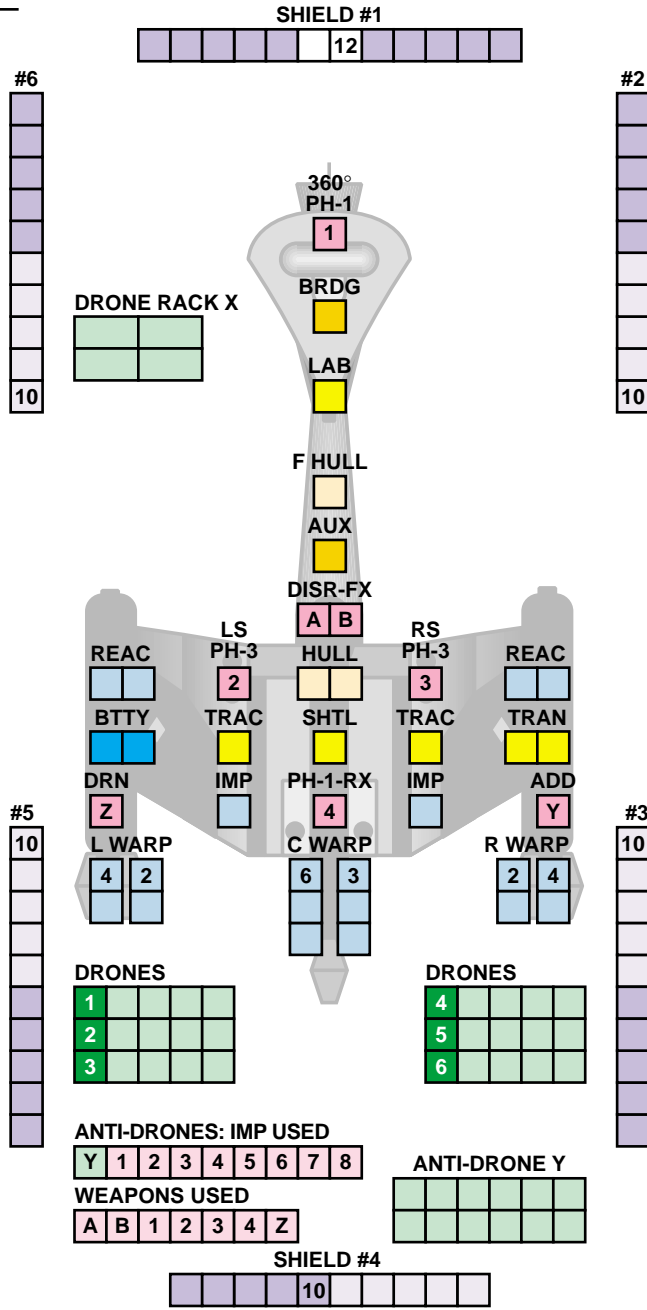

NEW SHIP CARD

KLINGON E7 HEAVY CRUISER FLEET SCALE

COUNTER **E7**
POINT VALUE: 67
DAMAGE CONTROL: 2

POWER TRACK

22
21
20
19
18
17
16
15
14
13
12
11
10
9
8
7
6
5
4
3
2
1
0

IKV
Name _____

There is no Probe launcher on this ship.

MARINES

7			
3			

FRAME DAMAGE

2	
---	--

TURN MODE B MOVE COST 1/2
BASE SPEED 8 TURN MODE 2 SPEED COST 4
BASE SPEED 16 TURN MODE 3 SPEED COST 8
BASE SPEED 24 TURN MODE 4 SPEED COST 12
ACCELERATION COST 1/2
DECELERATION COST 1/2
HIGH ENERGY TURN COST 2+1/2
EVASIVE MANEUVER COST 3

C19 FEDERATION COMMANDER: COMMUNIQUE #19
FLEET SCALE PLAYTEST SHIP CARD
Copyright © 2007 Amarillo Design Bureau, Inc.

FRACTIONAL POWER
0 1/2

The publisher of this game grants permission to players to make a reasonable number of photocopies of this page (up to 25 per month) for the personal use of the player. Reproduction for sale is not authorized.