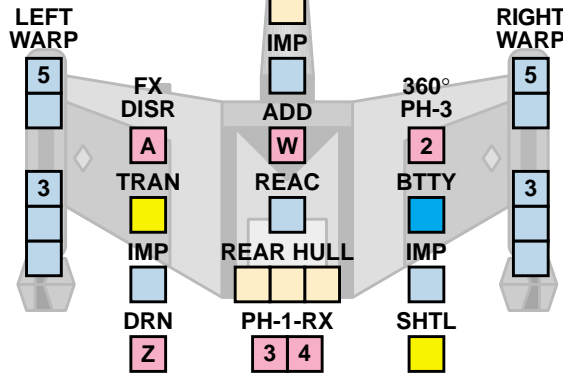

IKV Name _____

SHIELD #1

			13			
--	--	--	----	--	--	--

#2

TURN MODE A MOVE COST 1/4
BASE SPEED 8 TURN MODE 1 SPEED COST 2
BASE SPEED 16 TURN MODE 2 SPEED COST 4
BASE SPEED 24 TURN MODE 4 SPEED COST 6
ACCELERATION COST 1/4
DECELERATION COST 1/4
HIGH ENERGY TURN COST 1+1/4
EVASIVE MANEUVER COST 1+1/2

#5

8					
---	--	--	--	--	--

#3

8					
---	--	--	--	--	--

DRONE RACK

--	--

ANTI-DRONES IMP USED

1	2	3	4
5	6	7	8