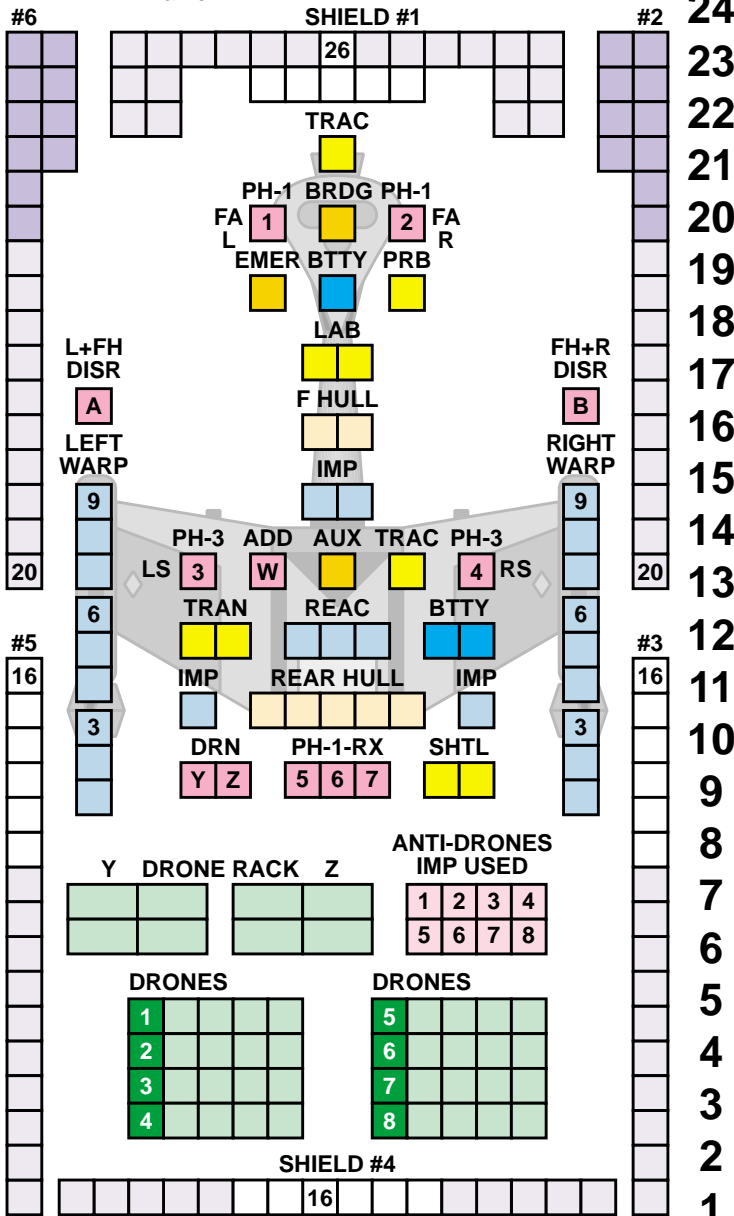

NEW SHIP CARD

KLINGON F5W DESTROYER

SQUADRON SCALE

COUNTER
POINT VALUE: 110
DAMAGE CONTROL: 2

POWER TRACK
28
27
26

PROBES

MARINES

FRAME DAMAGE

WEAPONS USED

A	B	1	2	3	4
5	6	7	Y	Z	

TURN MODE A
MOVE COST 1/2

BASE SPEED 8
TURN MODE 1
SPEED COST 4

BASE SPEED 16
TURN MODE 2
SPEED COST 8

BASE SPEED 24
TURN MODE 4
SPEED COST 12

ACCELERATION
COST 1/2

DECELERATION
COST 1/2

HIGH ENERGY
TURN COST
2+1/2

EVASIVE
MANEUVER
COST 3

ANTI-DRONE W

IKV _____
Name

FRACTIONAL POWER 0
0 1/2

The publisher of this game grants permission to players to make a reasonable number of photocopies of this page (up to 25 per month) for the personal use of the player. Reproduction for sale is not authorized.

FEDERATION COMMANDER: COMMUNIQUE
PLAYTEST SQUADRON SCALE SHIP CARD
Copyright © 2006 Amarillo Design Bureau, Inc.