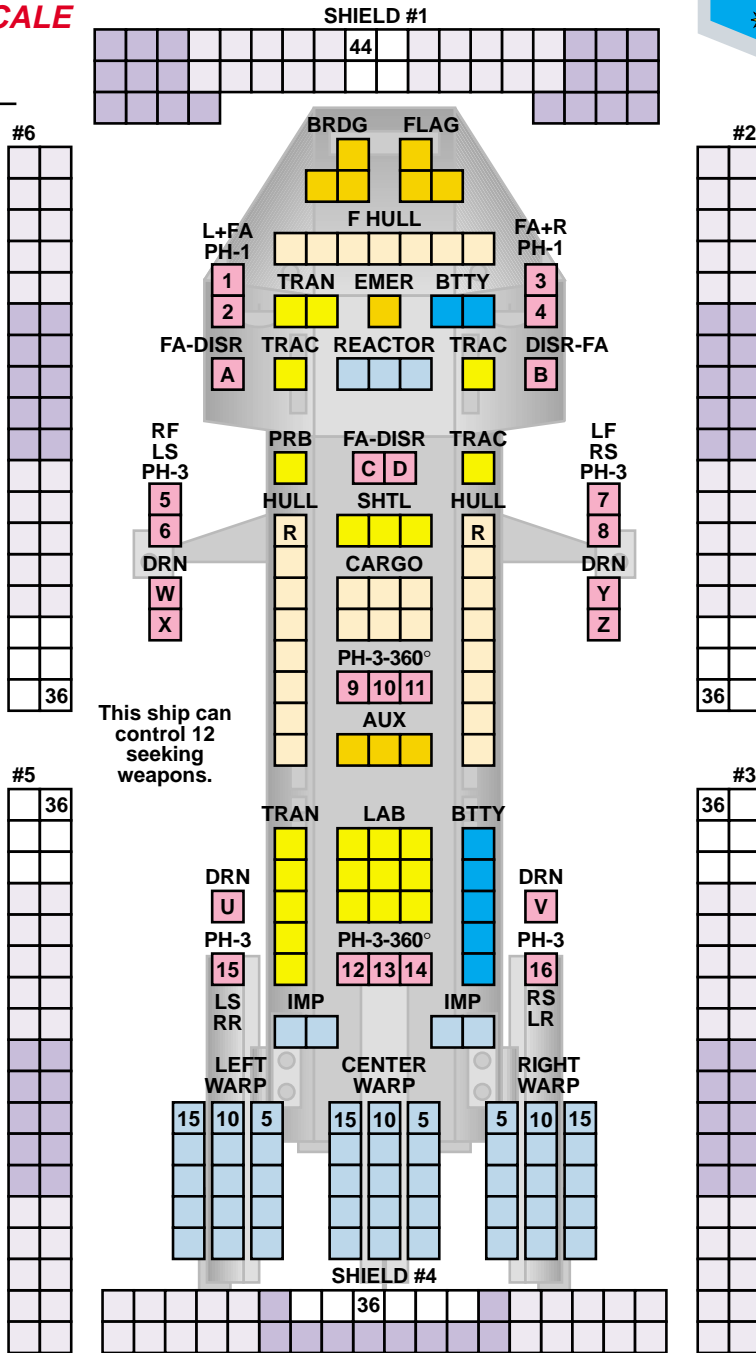

--	--	--	--	--

**MARINES**

20				
15				
10				
5				

**FRAME DAMAGE**

12				
6				

**WEAPONS USED**

A	B	C	D		
1	2	3	4	5	
6	7	8	9	10	
11	12	13	14	15	16
U	V	W	X	Y	Z

TURN MODE E MOVE COST 1+1/2
BASE SPEED 8 TURN MODE 3 SPEED COST 12
BASE SPEED 16 TURN MODE 5 SPEED COST 24
BASE SPEED 24 TURN MODE 6 SPEED COST 36
ACCELERATION COST 1+1/2
DECELERATION COST 1+1/2
HIGH ENERGY TURN COST 7+1/2
EVASIVE MANEUVER COST 9

<b>DRONE RACK U</b>	<b>DRONE RACK V</b>	<b>DRONE RACK W</b>	<b>DRONE RACK X</b>	<b>DRONE RACK Y</b>
<b>DRONES</b>	<b>DRONES</b>	<b>DRONES</b>	<b>DRONES</b>	<b>DRONE RACK Z</b>
1	5	9	13	
2	6	10	14	
3	7	11	15	
4	8	12	16	

**LARGER SHIP CARD**