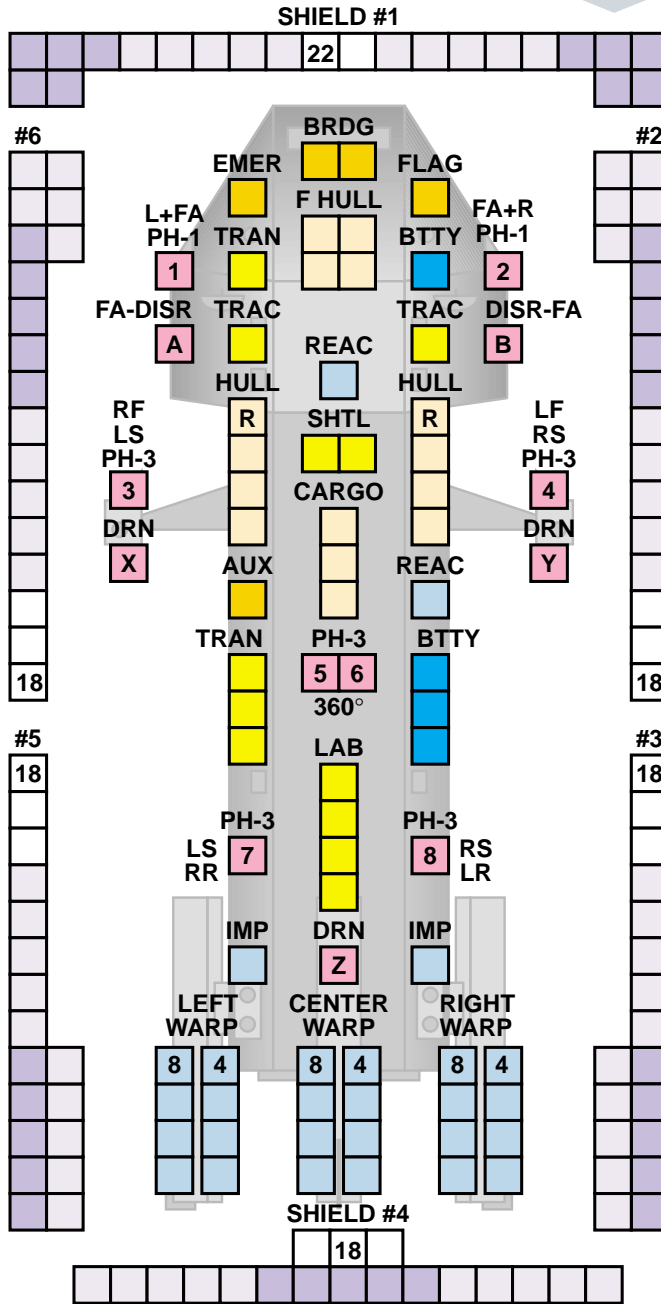

**LARGER SHIP CARD**

FRAME DAMAGE

6				
---	--	--	--	--

WEAPONS USED

A	B			
1	2	3	4	5
6	7	8		
X	Y	Z		

TURN MODE E  
MOVE COST 3/4

BASE SPEED 8  
TURN MODE 3  
SPEED COST 6

BASE SPEED 16  
TURN MODE 5  
SPEED COST 12

BASE SPEED 24  
TURN MODE 6  
SPEED COST 18

ACCELERATION  
COST 3/4

DECELERATION  
COST 3/4

HIGH ENERGY  
TURN COST  
3+3/4

EVASIVE  
MANEUVER  
COST 4+1/2

**F221**

DRONE RACK X

DRONES

1				
2				
3				

DRONE RACK Y

DRONES

4				
5				
6				

DRONE RACK Z

DRONES

7				
8				
9				

DRONES

10				
11				
12				