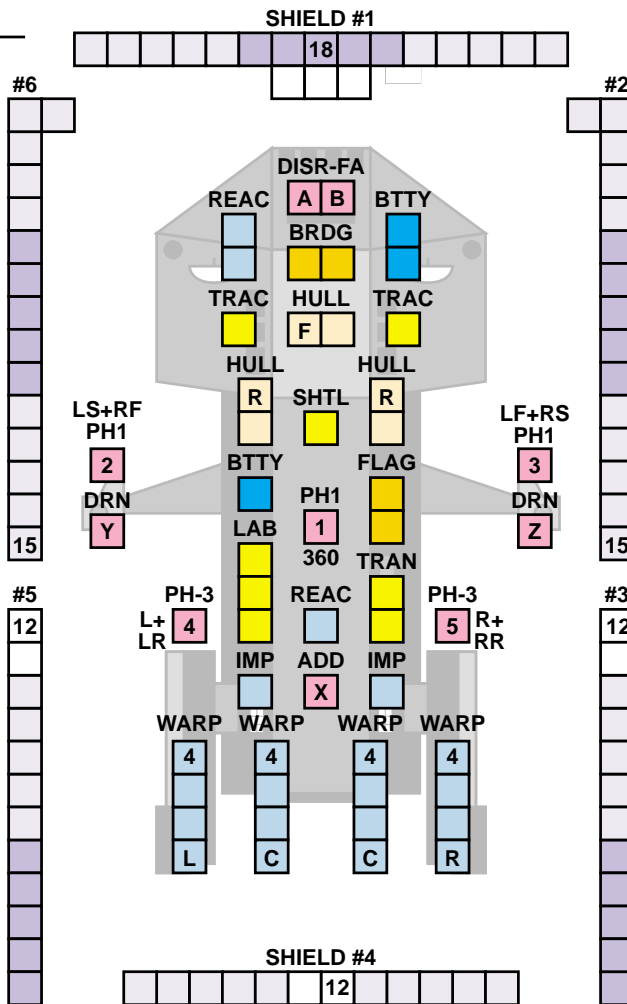

REVISED SHIP CARD

KZINTI NEW COMMAND CRUISER FLEET SCALE

COUNTER **NCC**
POINT VALUE: 85
DAMAGE CONTROL: 2

POWER TRACK

24
23
22
21
20
19
18
17
16
15
14
13
12
11
10
9
8
7
6
5
4
3
2
1
0

KHS
Name _____

PROBES
[] [] [] [] [] []

MARINES
[] [] [] [] [] []

FRAME DAMAGE
[] [] []

WEAPONS USED
A B Y Z
1 2 3 4 5

TURN MODE C
MOVE COST 1/2

BASE SPEED 8
TURN MODE 2
SPEED COST 4

BASE SPEED 16
TURN MODE 3
SPEED COST 8

BASE SPEED 24
TURN MODE 5
SPEED COST 12

ACCELERATION
COST 1/2

DECELERATION
COST 1/2

HIGH ENERGY
TURN COST
2+1/2

EVASIVE
MANEUVER
COST 3

ANTI-DRONE X
[] [] [] [] [] []

ANTI-DRONES
IMPULSE USED
1 2 3 4
5 6 7 8

DRONE RACK Y
[] [] [] [] [] []

DRONES
1 [] [] [] [] []
2 [] [] [] [] []
3 [] [] [] [] []
4 [] [] [] [] []

DRONE RACK Z
[] [] [] [] [] []

DRONES
5 [] [] [] [] []
6 [] [] [] [] []
7 [] [] [] [] []
8 [] [] [] [] []

FRACTIONAL POWER
0 1/2

B8

FEDERATION COMMANDER: BOOSTER #6
FLEET SCALE BONUS SHIP CARD #B8
Copyright © 2006 Amarillo Design Bureau, Inc.