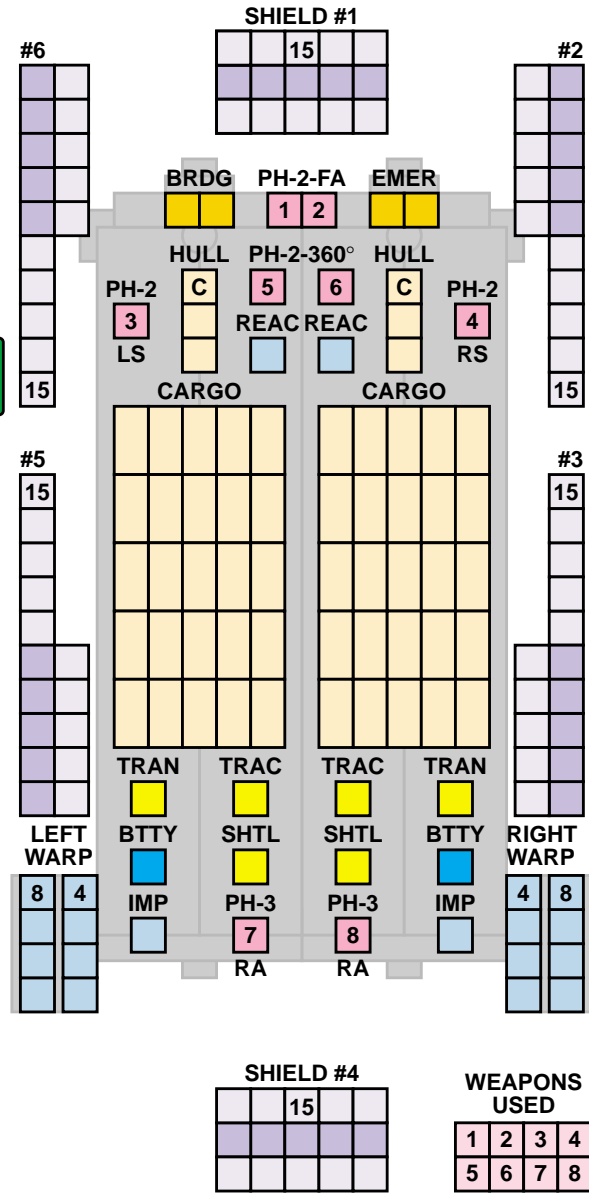

NEW SHIP CARD

LARGE ARMED FREIGHTER

SQUADRON SCALE

COUNTER FAL
 POINT VALUE: 75
 DAMAGE CONTROL: 2

SS _____
 Name _____

POWER TRACK

- 22
- 21
- 20
- 19
- 18
- 17
- 16
- 15
- 14
- 13
- 12
- 11
- 10
- 9
- 8
- 7
- 6
- 5
- 4
- 3
- 2
- 1

MARINES

6					
---	--	--	--	--	--

FRAME DAMAGE

4			
---	--	--	--

This ship has no probe launcher.

TURN MODE D MOVE COST 1/2
BASE SPEED 8 TURN MODE 2 SPEED COST 4
BASE SPEED 16 TURN MODE 4 SPEED COST 8
BASE SPEED 24 TURN MODE 5 SPEED COST 12
ACCELERATION COST 1/2
DECELERATION COST 1/2
HIGH ENERGY TURN BANNED
EVASIVE MANEUVER NOT ALLOWED