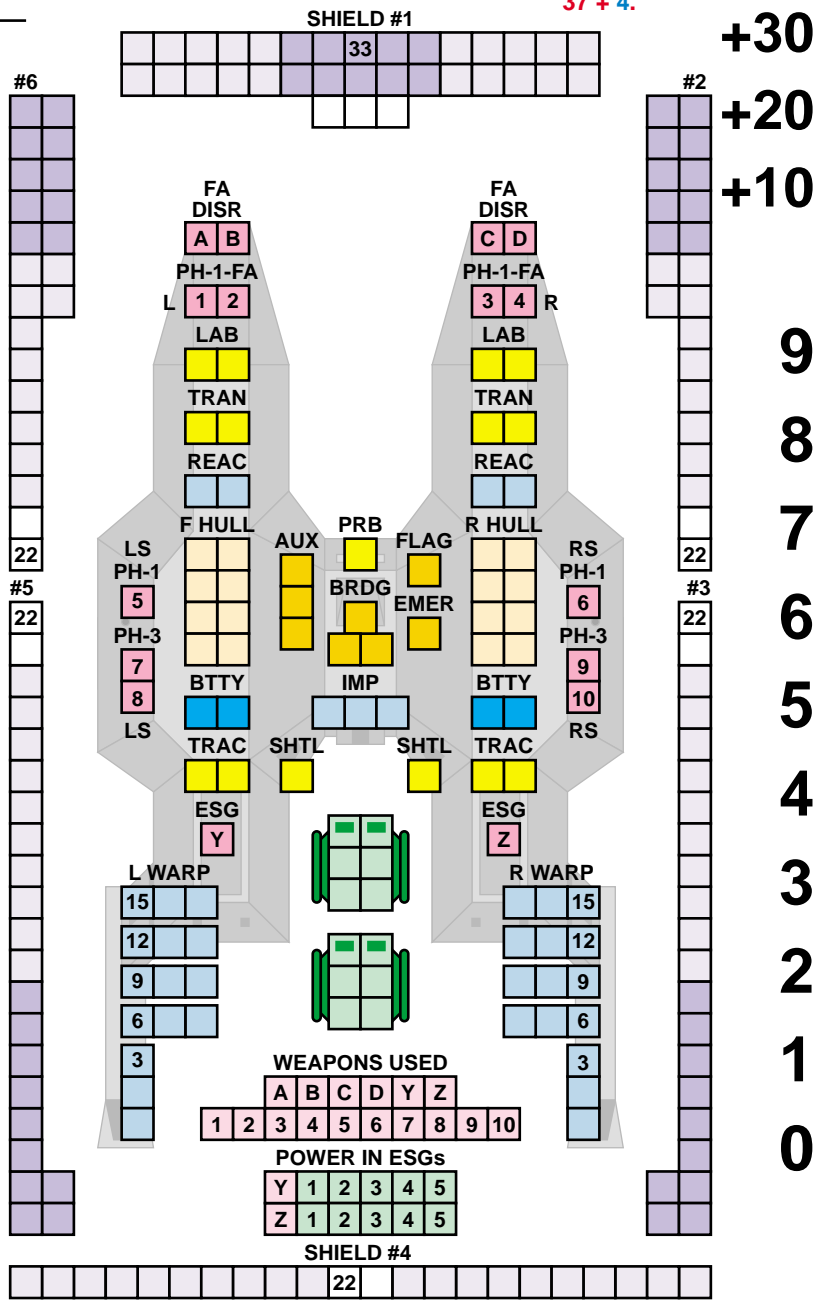

REVISED SHIP CARD

LYRAN TIGER HEAVY CRUISER SQUADRON SCALE

COUNTER	CA
POINT VALUE:	139
DAMAGE CONTROL:	4

POWER TRACK

Power when undamaged:
37 + 4.

+40

+30

+20

+10

LMS
Name

PROBES

MARINES

12					
6					

FRAME DAMAGE

6					

Ships of the LDR have four PH-Gs instead of four PH-3. BPV = 144

PH-G					
7					
8					
9					
10					

TURN MODE C
MOVE COST 1

BASE SPEED 8
TURN MODE 2
SPEED COST 8

BASE SPEED 16
TURN MODE 3
SPEED COST 16

BASE SPEED 24
TURN MODE 5
SPEED COST 24

ACCELERATION
COST 1

DECELERATION
COST 1

HIGH ENERGY
TURN COST 5

EVASIVE
MANEUVER
COST 6

There was nothing "wrong" with the original ship card for this vessel, but we continually update ship cards as improved graphical ideas are developed.

The publisher of this game grants permission to players to make a reasonable number of photocopies of this page (up to 25 per month) for the personal use of the player. Reproduction for sale is not authorized.

FEDERATION COMMANDER: DISTANT KINGDOMS
SQUADRON SCALE SHIP CARD #97 OF 97-112
Copyright © 2007 Amarillo Design Bureau, Inc.

FRACTIONAL POWER
0 1/4 1/2 3/4