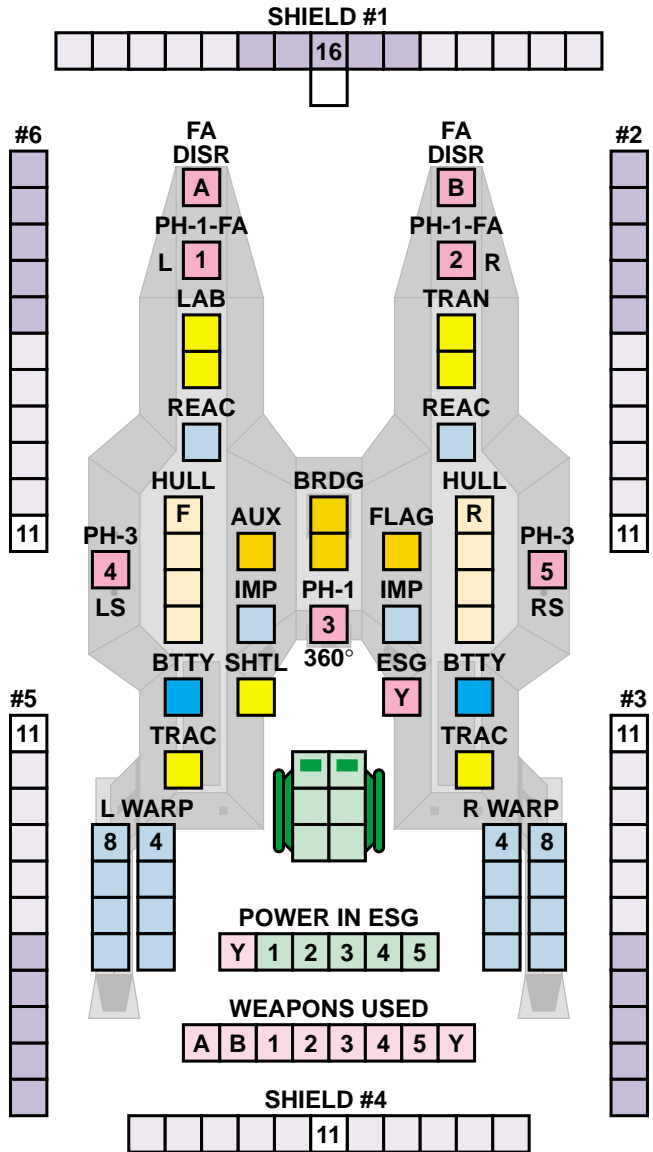

REVISED SHIP CARD

LYRAN TIGER HEAVY CRUISER FLEET SCALE

COUNTER CA
POINT VALUE: 70
DAMAGE CONTROL: 2

POWER TRACK

PROBES
[] [] [] [] [] []

MARINES
6 [] [] [] [] [] []

FRAME DAMAGE
3 [] [] []

LMS _____
Name

Ships of the LDR have two 360° PH-Gs instead of two PH-3.
BPV = 72

PH-G

4				
5				

TURN MODE C
MOVE COST 1/2

BASE SPEED 8
TURN MODE 2
SPEED COST 4

BASE SPEED 16
TURN MODE 3
SPEED COST 8

BASE SPEED 24
TURN MODE 5
SPEED COST 12

ACCELERATION
COST 1/2

DECELERATION
COST 1/2

HIGH ENERGY
TURN COST 2+1/2

EVASIVE MANEUVER
COST 3

97 FEDERATION COMMANDER: DISTANT KINGDOMS
FLEET SCALE SHIP CARD #97 OF 97-112
Copyright © 2007 Amarillo Design Bureau, Inc.

FRACTIONAL POWER
0 1/4 1/2 3/4 0

There was nothing "wrong" with the original ship card for this vessel, but we continually update ship cards as improved graphical ideas are developed.

The publisher of this game grants permission to players to make a reasonable number of photocopies of this page (up to 25 per month) for the personal use of the player. Reproduction for sale is not authorized.