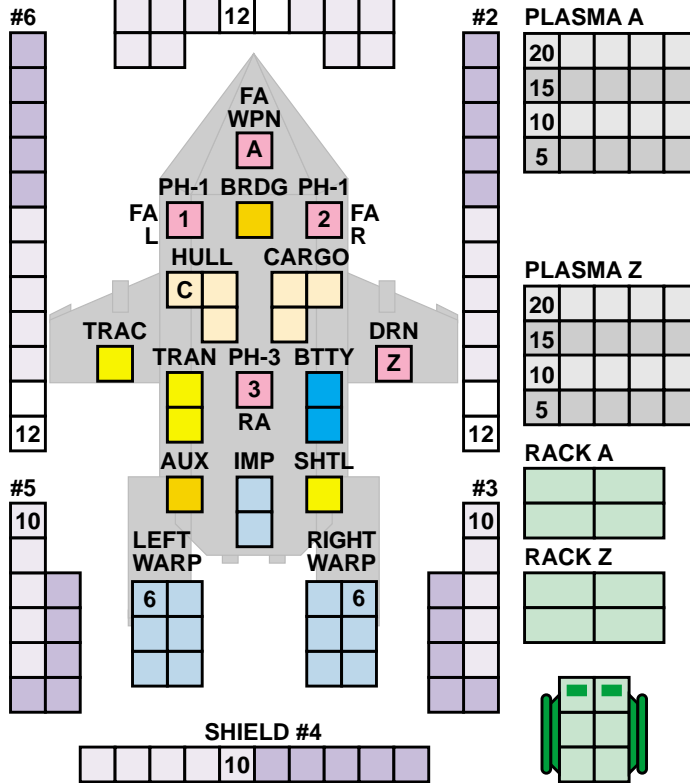

**PLASMA ARMING**

|   |  |  |  |  |   |
|---|--|--|--|--|---|
| A |  |  |  |  | F |
| Z |  |  |  |  | F |

**SHIELD #1**

|  |  |  |    |  |  |
|--|--|--|----|--|--|
|  |  |  | 12 |  |  |
|  |  |  |    |  |  |

**PLASMA A**

|    |  |  |  |
|----|--|--|--|
| 20 |  |  |  |
| 15 |  |  |  |
| 10 |  |  |  |
| 5  |  |  |  |

**PLASMA Z**

|    |  |  |  |
|----|--|--|--|
| 20 |  |  |  |
| 15 |  |  |  |
| 10 |  |  |  |
| 5  |  |  |  |

**RACK A**

|  |  |
|--|--|
|  |  |
|  |  |

**RACK Z**

|  |  |
|--|--|
|  |  |
|  |  |

FEDERATION COMMANDER:  
 COMMUNIQUE #40  
 FLEET SCALE SHIP CARD  
 #C40-O  
 Copyright © 2009 Amarillo Design Bureau, Inc.