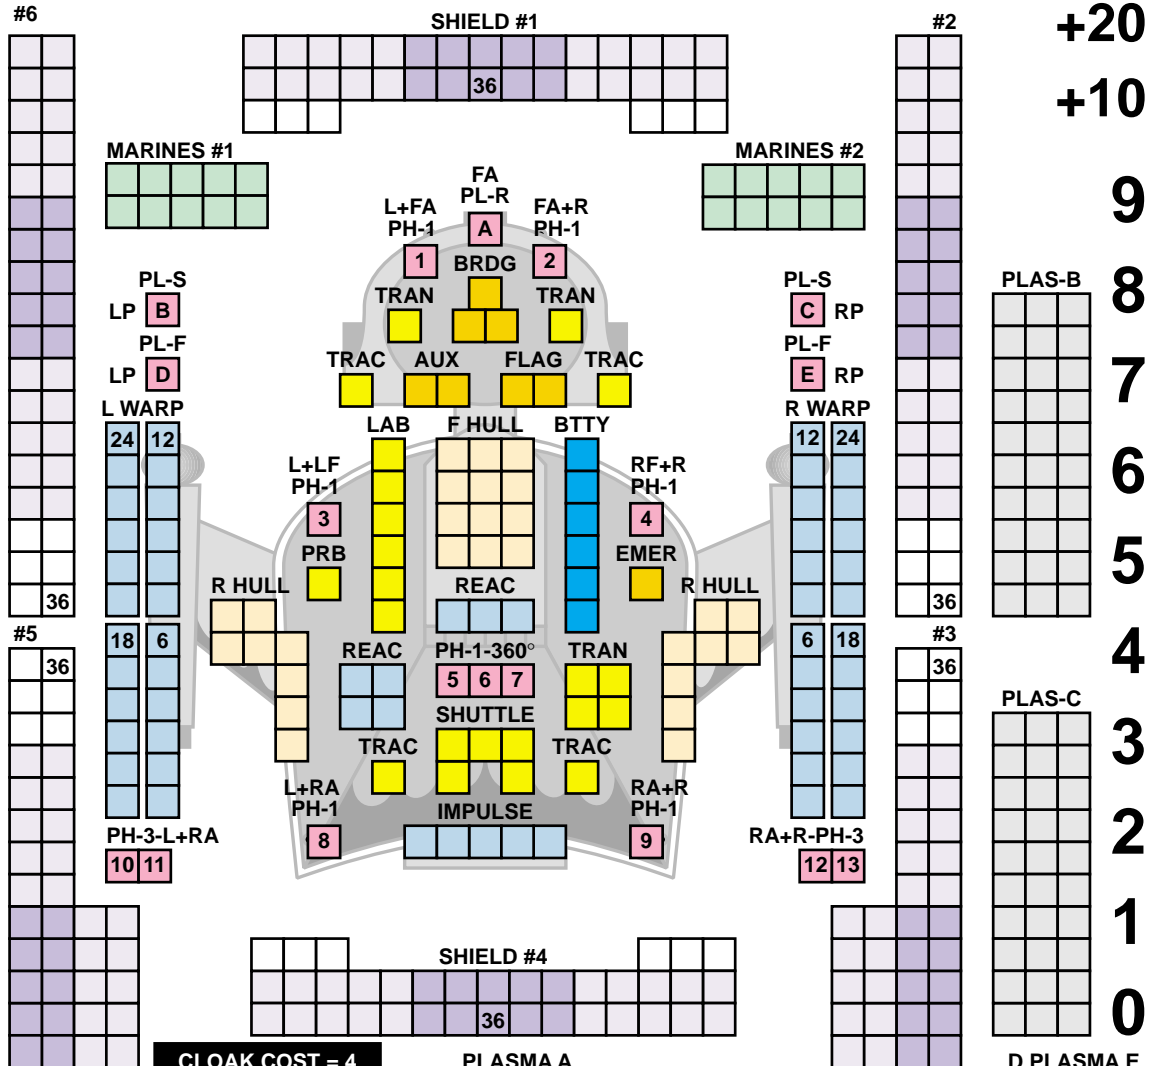

ROMULAN CONDOR DREADNOUGHT

SQUADRON SCALE

COUNTER CON
POINT VALUE: 245
DAMAGE CONTROL: 6

POWER TRACK

+60
+50
+40
+30
+20
+10

Power when undamaged: 60 + 6.

RIS Name _____

PROBES

FRAME DAMAGE

PLASMA ARMING

A								G	S	R
B								G	S	
C								G	S	
D							F			
E							F			

WEAPONS USED

A	B	C	D	E	1	2	3	4
5	6	7	8	9	10	11	12	13

CLOAK COST = 4

ACCELERATION COST 1+1/2	TURN MODE E MOVE COST 1.5
DECELERATION COST 1+1/2	BASE SPEED 8 TURN MODE 3 SPEED COST 12
HIGH ENERGY TURN COST 7+1/2	BASE SPEED 16 TURN MODE 5 SPEED COST 24
EVASIVE MANEUVER COST 9	BASE SPEED 24 TURN MODE 6 SPEED COST 36

PLASMA A