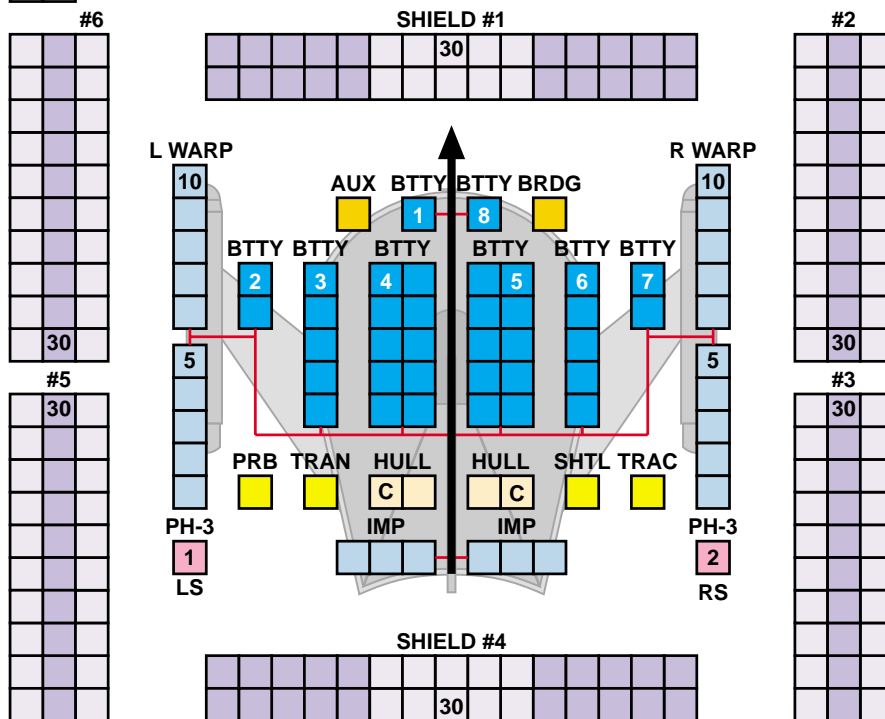

NEW SHIP CARD

ROMULAN FALCON MAULER *SQUADRON SCALE*

COUNTER **FAL**
POINT VALUE: 90
DAMAGE CONTROL: 4

POWER TRACK +20

PROBES

RIS
Name _____

FRAME
DAMAGE

+10

WEAPONS USED

Power when undamaged:
26 + 0.

MARINES

9

8

7

6

5

4

3

2

1

0

TURN

L

C

R

FRAC

0
1/2

CLOAK COST = 1	
ACCELERATION COST 1	TURN MODE D MOVE COST 1
DECELERATION COST 1	BASE SPEED 8 TURN MODE 2 SPEED COST 8
HIGH ENERGY TURN COST 5	BASE SPEED 16 TURN MODE 4 SPEED COST 16
EVASIVE MANEUVER COST 6	BASE SPEED 24 TURN MODE 5 SPEED COST 24