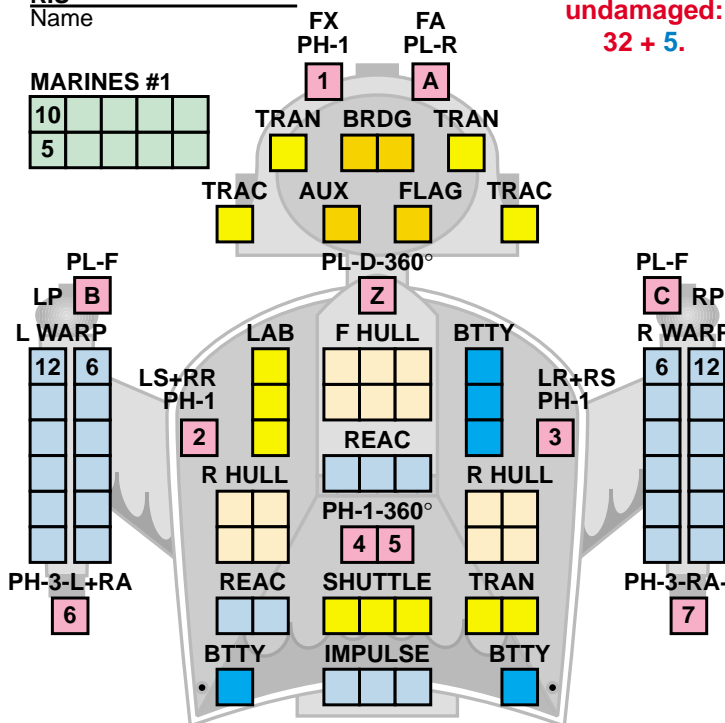

ROMULAN CONDOR HEAVY DREADNOUGHT

FLEET SCALE

COUNTER **CNH**
POINT VALUE: 132
DAMAGE CONTROL: 3

POWER TRACK

+30

+20

+10

PROBES

FRAME DAMAGE

PLASMA ARMING

A								G	S	R
B								F		
C								F		

WEAPONS USED

A	B	C	1	2
3	4	5	6	7
Z				

#6

SHIELD #1

#2

PL-Ds in flight

RIS Name

MARINES #1

10				
5				

Power when undamaged:
32 + 5.

#5

SHIELD #4

#3

PLASMA A

50	40	30	20	10

PLAS-B

20									
10									

PLAS-C

20									
10									

PL-D RACK

Z					
---	--	--	--	--	--