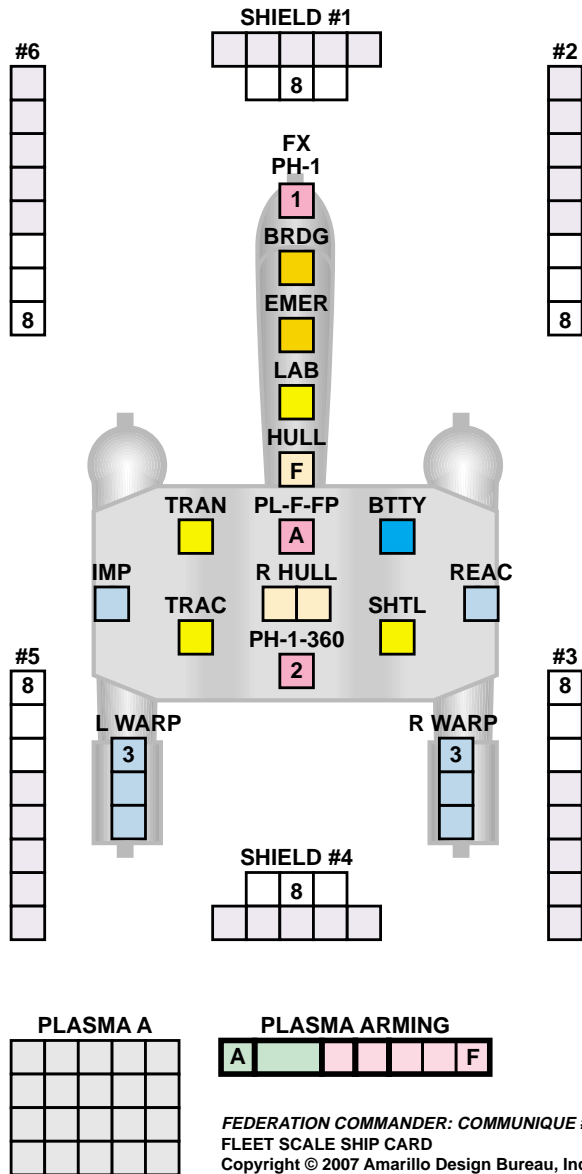

NEW SHIP CARD

ROMULAN SEAHAWK FRIGATE

FLEET SCALE

COUNTER **SEA**
 POINT VALUE: 42
 DAMAGE CONTROL: 1

RIS _____
 Name

POWER TRACK **9**

8

7

FRAME DAMAGE
 #6

MARINES

WEAPONS USED

CLOAK COST = 3/8

TURN MODE A
 MOVE COST 1/8

BASE SPEED 8
 TURN MODE 1
 SPEED COST 1

BASE SPEED 16
 TURN MODE 2
 SPEED COST 2

BASE SPEED 24
 TURN MODE 4
 SPEED COST 3

ACCELERATION
 COST 1/8

DECELERATION
 COST 1/8

HIGH ENERGY
 TURN COST 5/8

EVASIVE MANEUVER
 COST 3/4

C21

FEDERATION COMMANDER: COMMUNIQUE #21
 FLEET SCALE SHIP CARD
 Copyright © 2007 Amarillo Design Bureau, Inc.

FRACTIONAL POWER
 0 1/8 1/4 3/8 1/2 5/8 3/4 7/8