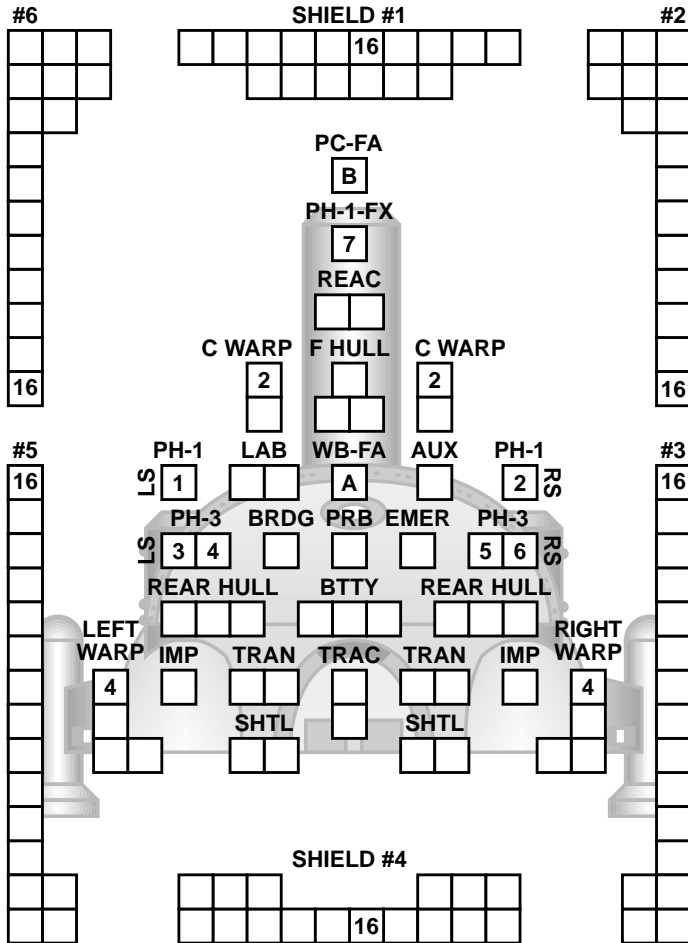

SELTORIAN FRIGATE SQUADRON SCALE

COUNTER ☐ FF
POINT VALUE: 73
DAMAGE CONTROL: 2

POWER
TRACK

Name _____

PROBES

MARINES

10				
5				

FRAME
DAMAGE

4			

WEAPONS
USED

A	1	2	3
4	5	6	7

TURN MODE C
MOVE COST 1/4

BASE SPEED 8
TURN MODE 2
SPEED COST 2

BASE SPEED 16
TURN MODE 3
SPEED COST 4

BASE SPEED 24
TURN MODE 5
SPEED COST 6

ACCELERATION
COST 1/4

DECELERATION
COST 1/4

HIGH ENERGY
TURN COST
1+1/4

EVASIVE
MANEUVER
COST 1+1/2

PARTICLE CANNON IMP USED

B	1	2	3	4	5	6	7	8