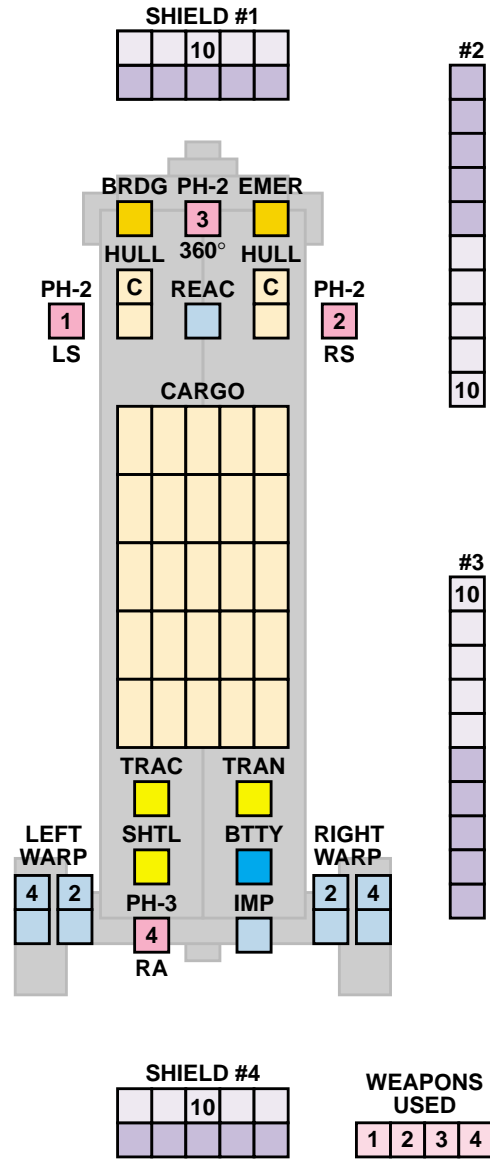

NEW SHIP CARD

SMALL ARMED FREIGHTER

SQUADRON SCALE

COUNTER **FAS**
 POINT VALUE: 36
 DAMAGE CONTROL: 2

SS _____
 Name _____

POWER TRACK

11

MARINES
 4

FRAME DAMAGE
 2

NO PROBE LAUNCHER ON THIS SHIP

TURN MODE C MOVE COST 1/4	#6
BASE SPEED 8 TURN MODE 2 SPEED COST 2	10
BASE SPEED 16 TURN MODE 3 SPEED COST 4	
BASE SPEED 24 TURN MODE 5 SPEED COST 6	
ACCELERATION COST 1/4	
DECELERATION COST 1/4	
HIGH ENERGY TURN BANNED	
EVASIVE MANEUVER NOT ALLOWED	

10

9

8

7

6

5

4

3