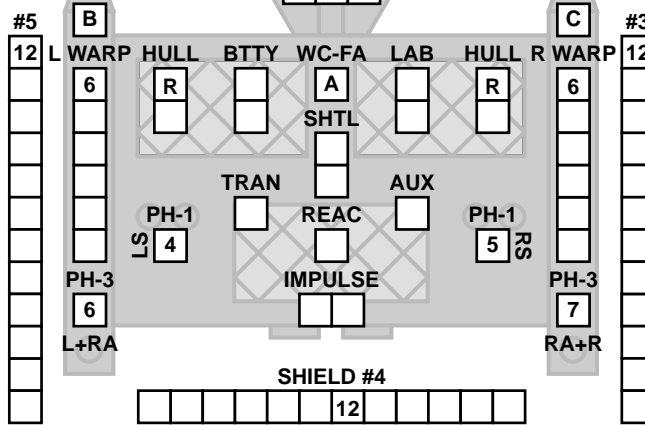

#2

[ ][ ][ ][ ][ ][ ][ ][ ][ ][ ][ ][ ][ ][ ][ ][ ][ ][ ][ ]

12

WEAPONS USED

A	B	C	1	2
3	4	5	6	7

TURN MODE B MOVE COST 1/2
BASE SPEED 8 TURN MODE 2 SPEED COST 4
BASE SPEED 16 TURN MODE 3 SPEED COST 8
BASE SPEED 24 TURN MODE 4 SPEED COST 12
ACCELERATION COST 1/2
DECELERATION COST 1/2
HIGH ENERGY TURN COST 2+1/2
EVASIVE MANEUVER COST 3