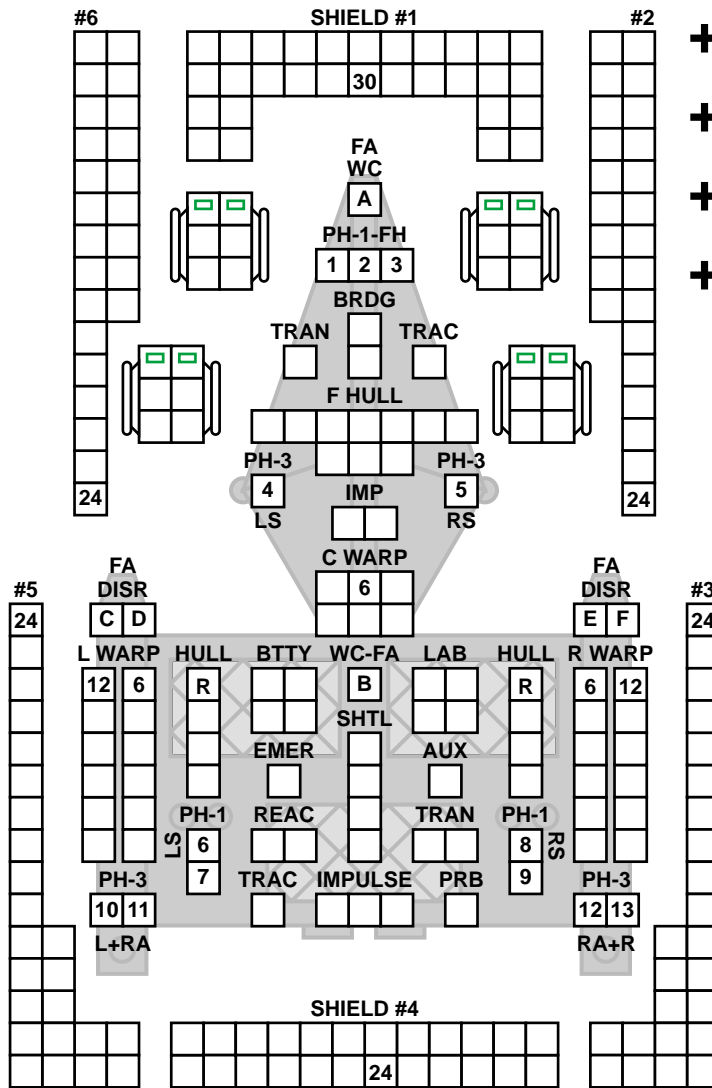

MARINES

15				
10				
5				

FRAME DAMAGE

6		

WEAPONS USED

A	B	C	D	E	F
1	2	3	4	5	
6	7	8	9	10	
11	12	13			

TURN MODE B MOVE COST 1
BASE SPEED 8 TURN MODE 2 SPEED COST 8
BASE SPEED 16 TURN MODE 3 SPEED COST 16
BASE SPEED 24 TURN MODE 4 SPEED COST 24
ACCELERATION COST 1
DECELERATION COST 1
HIGH ENERGY TURN COST 5
EVASIVE MANEUVER COST 6