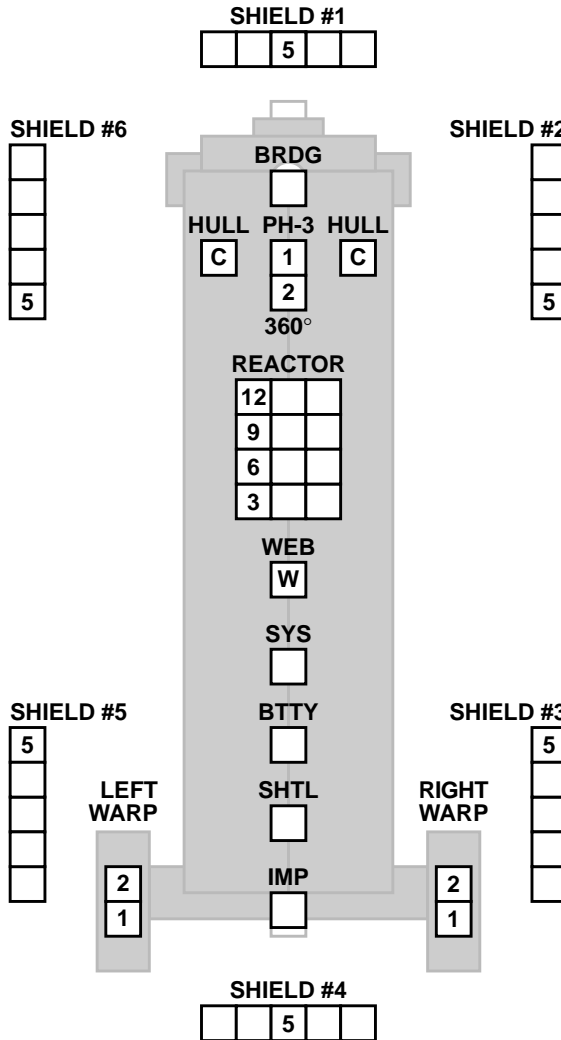

THOLIAN WEB TENDER FLEET SCALE

This ship has no
Probe Launcher.

"SYS" box can
function as tractor,
transporter, or lab.

MARINES

3

FRAME DAMAGE

1

WEAPONS USED

W 1 2

TURN MODE C
MOVE COST 1/8

BASE SPEED 8
TURN MODE 2
SPEED COST 1

BASE SPEED 16
TURN MODE 3
SPEED COST 2

BASE SPEED 24
TURN MODE 5
SPEED COST 3

ACCELERATION
COST 1/8

DECELERATION
COST 1/8

HIGH ENERGY
TURN COST 5/8

EVASIVE
MANEUVER
COST 3/4

COUNTER
POINT VALUE: 20
DAMAGE CONTROL: 1

TDV _____
Name _____

POWER
TRACK

18
17
16
15
14
13
12
11
10
9
8
7
6
5
4
3
2
1
0

FEDERATION COMMANDER: THOLIAN ATTACK
FLEET SCALE SHIP CARD #78 OF 65-80
Copyright © 2007 Amarillo Design Bureau, Inc.

FRACTIONAL POWER

78 0 1/8 1/4 3/8 1/2 5/8 3/4 7/8