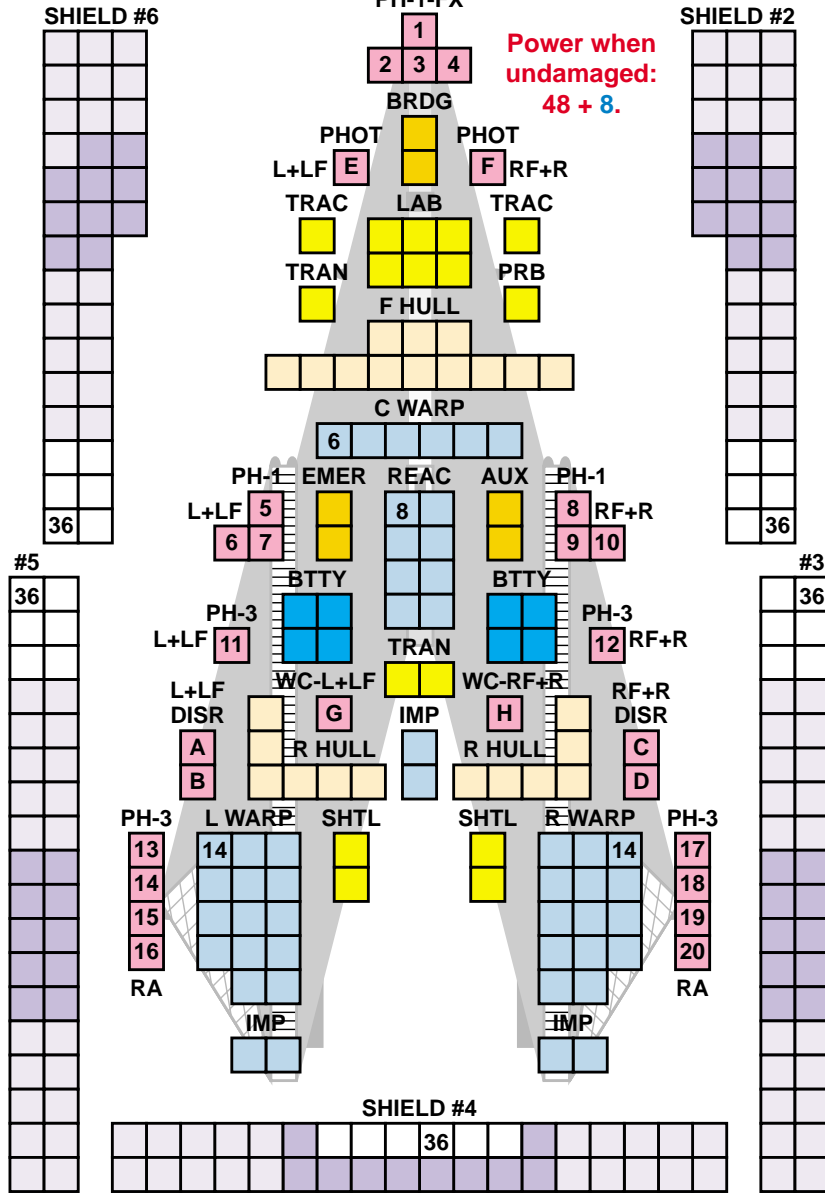

THOLIAN DPW IMPROVED DREADNOUGHT

SQUADRON SCALE

COUNTER DPW
POINT VALUE: 208
DAMAGE CONTROL: 6

POWER TRACK

+50

TDV _____
Name _____

+40

PROBES

--	--	--	--

MARINES

14				
9				
4				

FRAME DAMAGE

8			
4			

WEAPONS USED

A	B	C	D	
G	H			
1	2	3	4	5
6	7	8	9	10
11	12	13	14	15
16	17	18	19	20

TURN MODE C
MOVE COST 1

+30

+20

+10

9

8

7

6

5

LARGER SHIP CARD