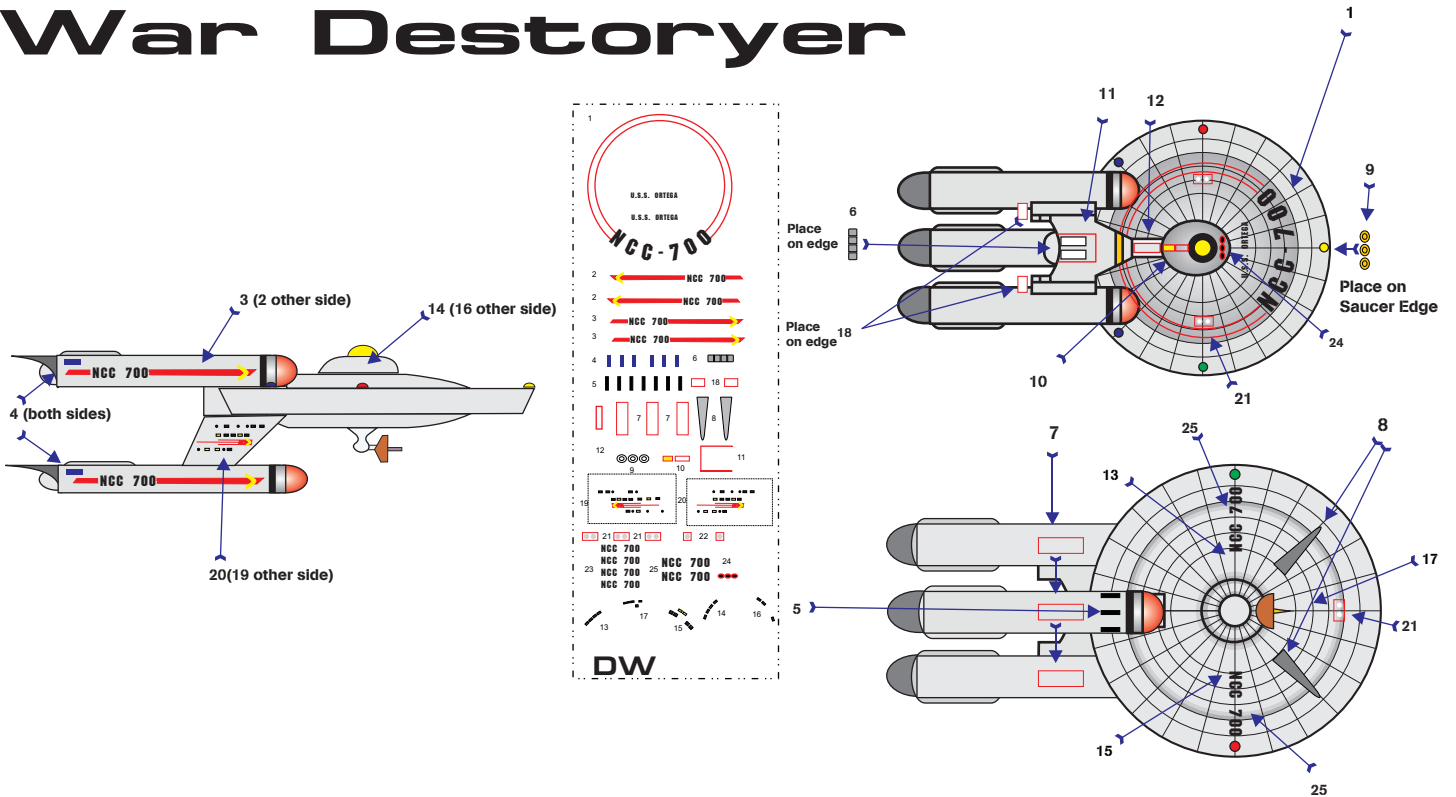

Star Fleet Decals

By Mark's Models and Toys

Decals for Starline 2400 Series Minatures from Amarrillo Design Bureau

War Destroyer

Heavy War Destroyer