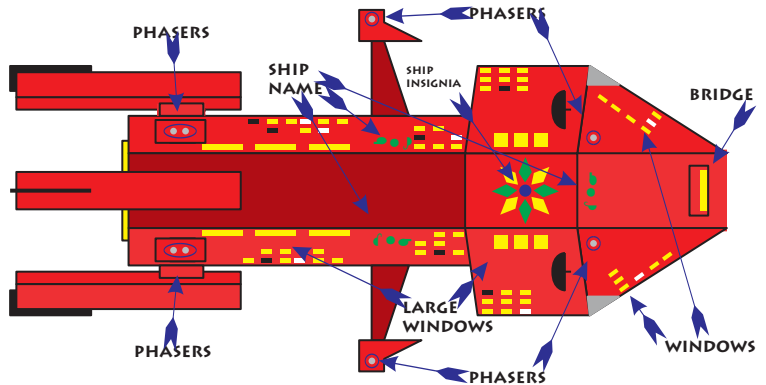

Star Fleet Decals

By Mark's Models and Toys

Decals for Starline 2400 Series Minatures from Amarrillo Design Bureau

Decal Artwork produced by Starfighter Decals 2006

Copyright © 2001 Amarillo Design Bureau, Inc.
Done by Stephen V Cole in Macromedia Freehand 8.
Revised 10 March 2001