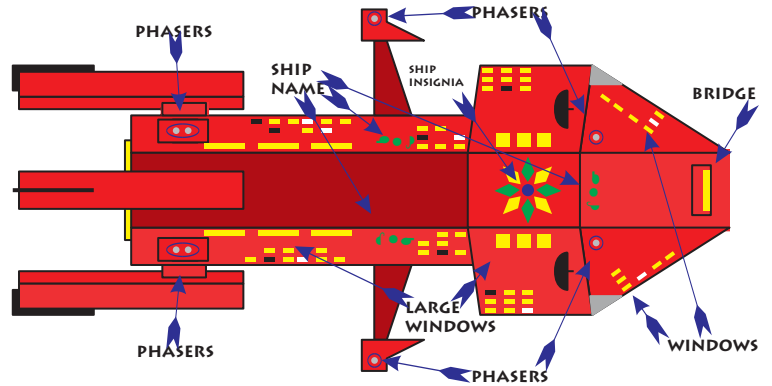

Star Fleet Decals

By Mark's Models and Toys

Decals for Starline 2400 Series Minatures from Amarrillo Design Bureau

Decal Artwork produced by Starfighter Decals 2006

Copyright © 2001 Amarillo Design Bureau, Inc.
Done by Stephen V Cole in Macromedia Freehand 8.
Revised 10 March 2001