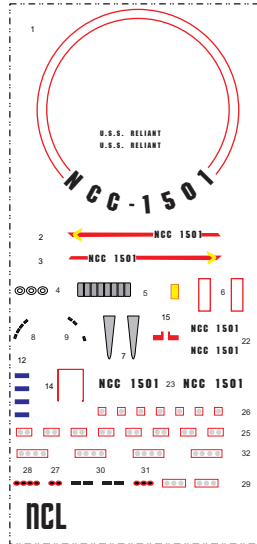

Star Fleet Decals

By Mark's Models and Toys

Decals for Starline 2400 Series Minatures from Amarrillo Design Bureau

NCL

NCA