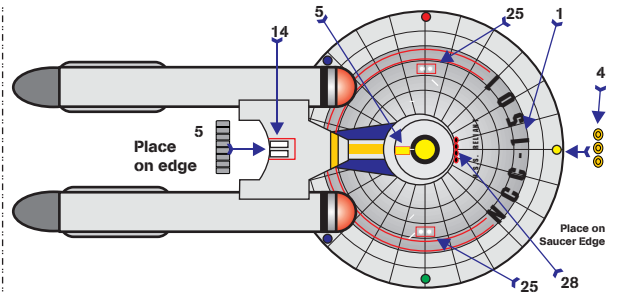

Star Fleet Decals

By Mark's Models and Toys

Decals for Starline 2400 Series Minatures from Amarrillo Design Bureau

NCL

NCA