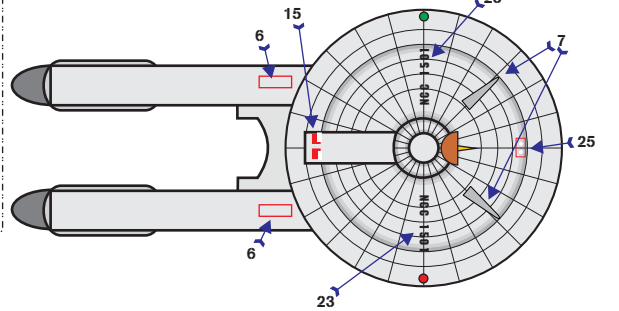

Star Fleet Decals

By Mark's Models and Toys

Decals for Starline 2400 Series Minatures from Amarrillo Design Bureau

NCL

NCA