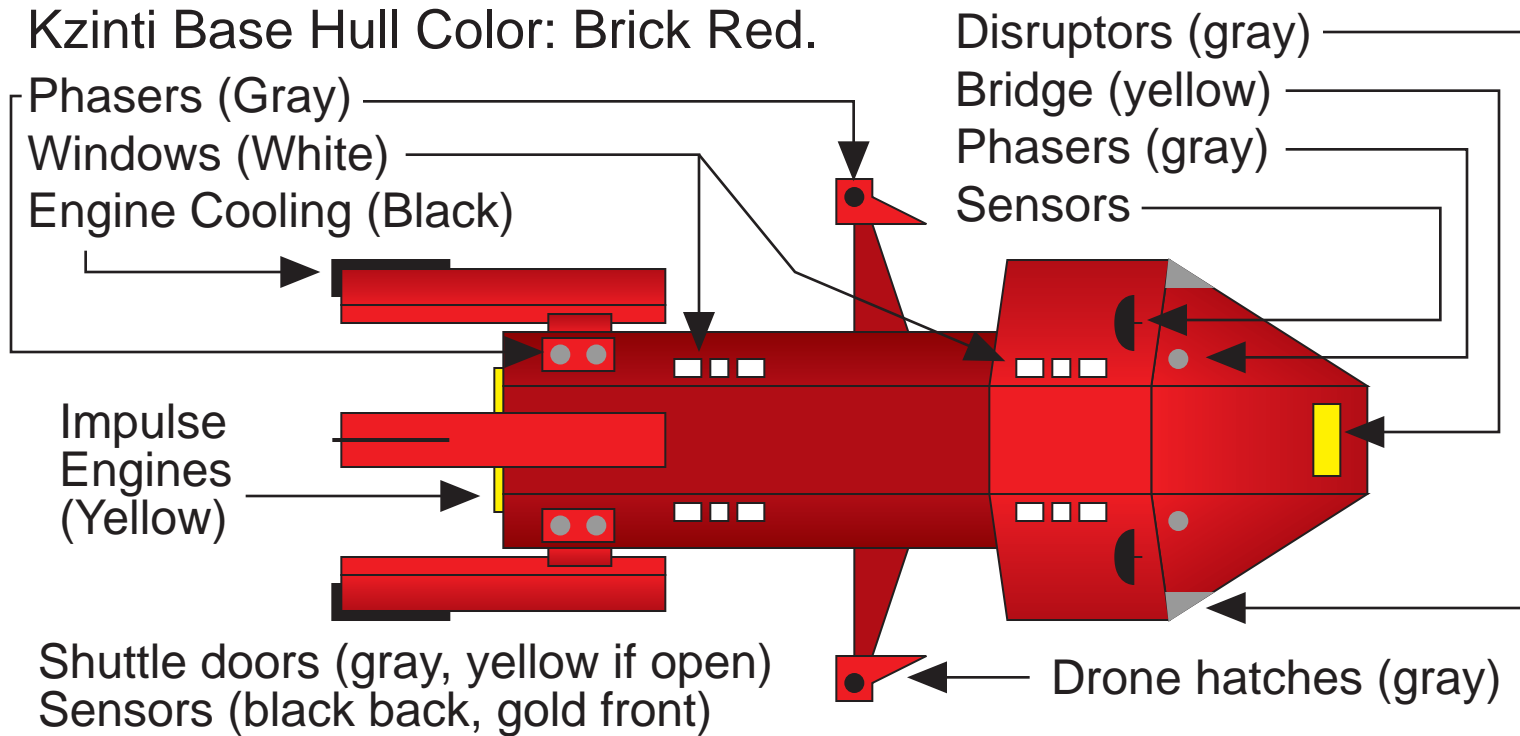

PAINTING GUIDELINES AND SUGGESTIONS

Kzinti Base Hull Color: Brick Red.

Copyright © 2001 Amarillo Design Bureau, Inc.
Done by Stephen V Cole in Macromedia Freehand 8.
Revised 10 March 2001